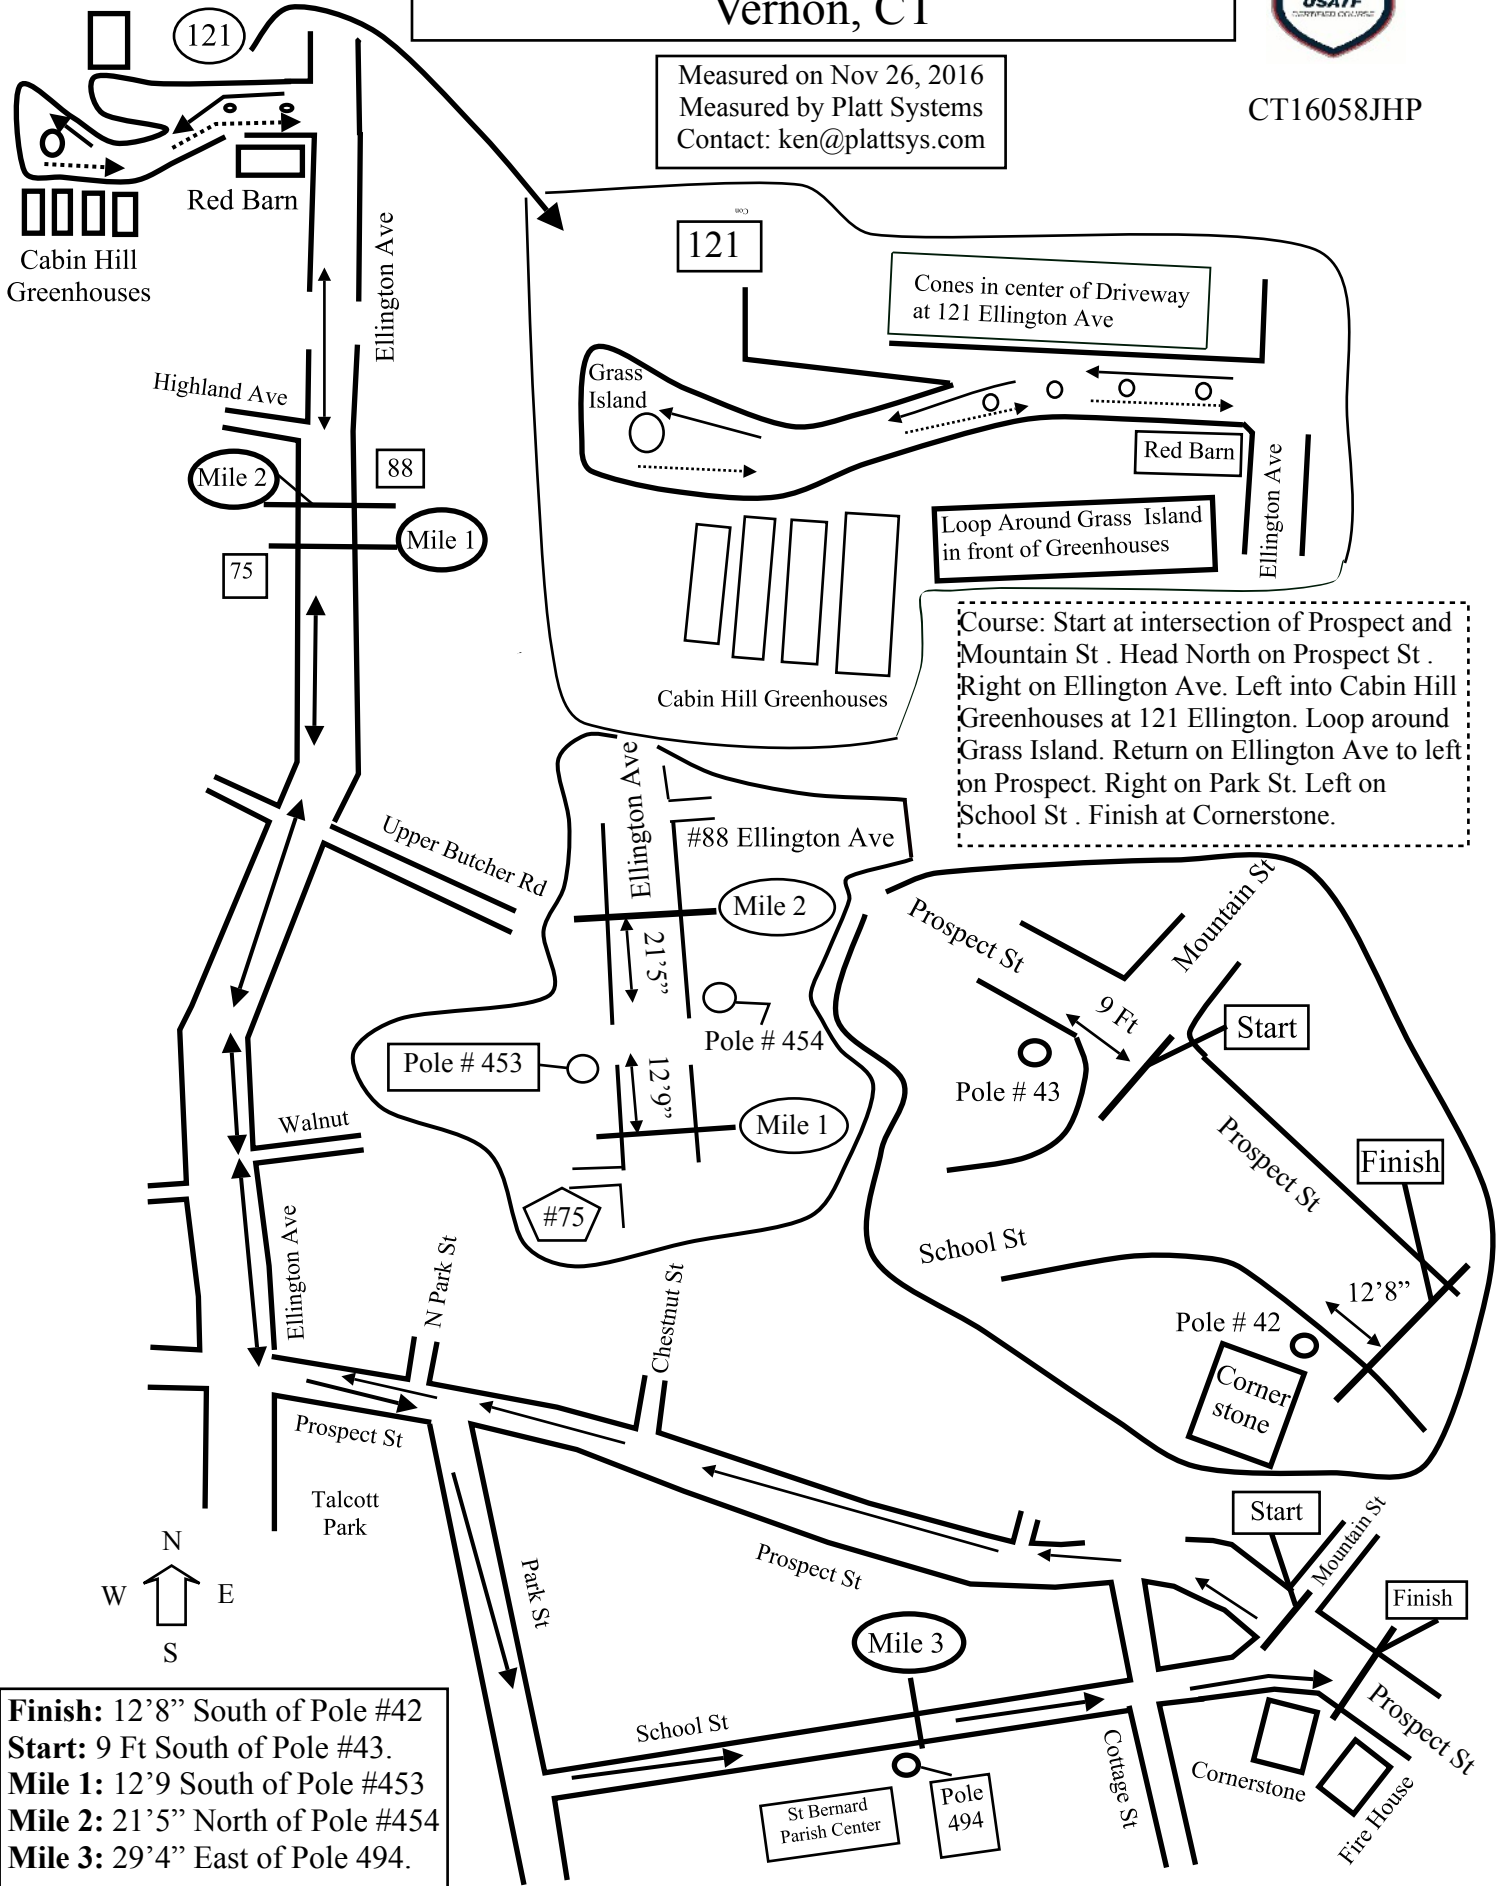

Cornerstone Scrooge Scramble 5K Vernon, CT

CT16058JHP

Measured on Nov 26, 2016
Measured by Platt Systems
Contact: ken@plattsys.com

Course: Start at intersection of Prospect and Mountain St . Head North on Prospect St . Right on Ellington Ave. Left into Cabin Hill Greenhouses at 121 Ellington. Loop around Grass Island. Return on Ellington Ave to left on Prospect. Right on Park St . Left on School St . Finish at Cornerstone.

Finish: 12'8" South of Pole #42
Start: 9 Ft South of Pole #43.
Mile 1: 12'9" South of Pole #453
Mile 2: 21'5" North of Pole #454
Mile 3: 29'4" East of Pole 494.