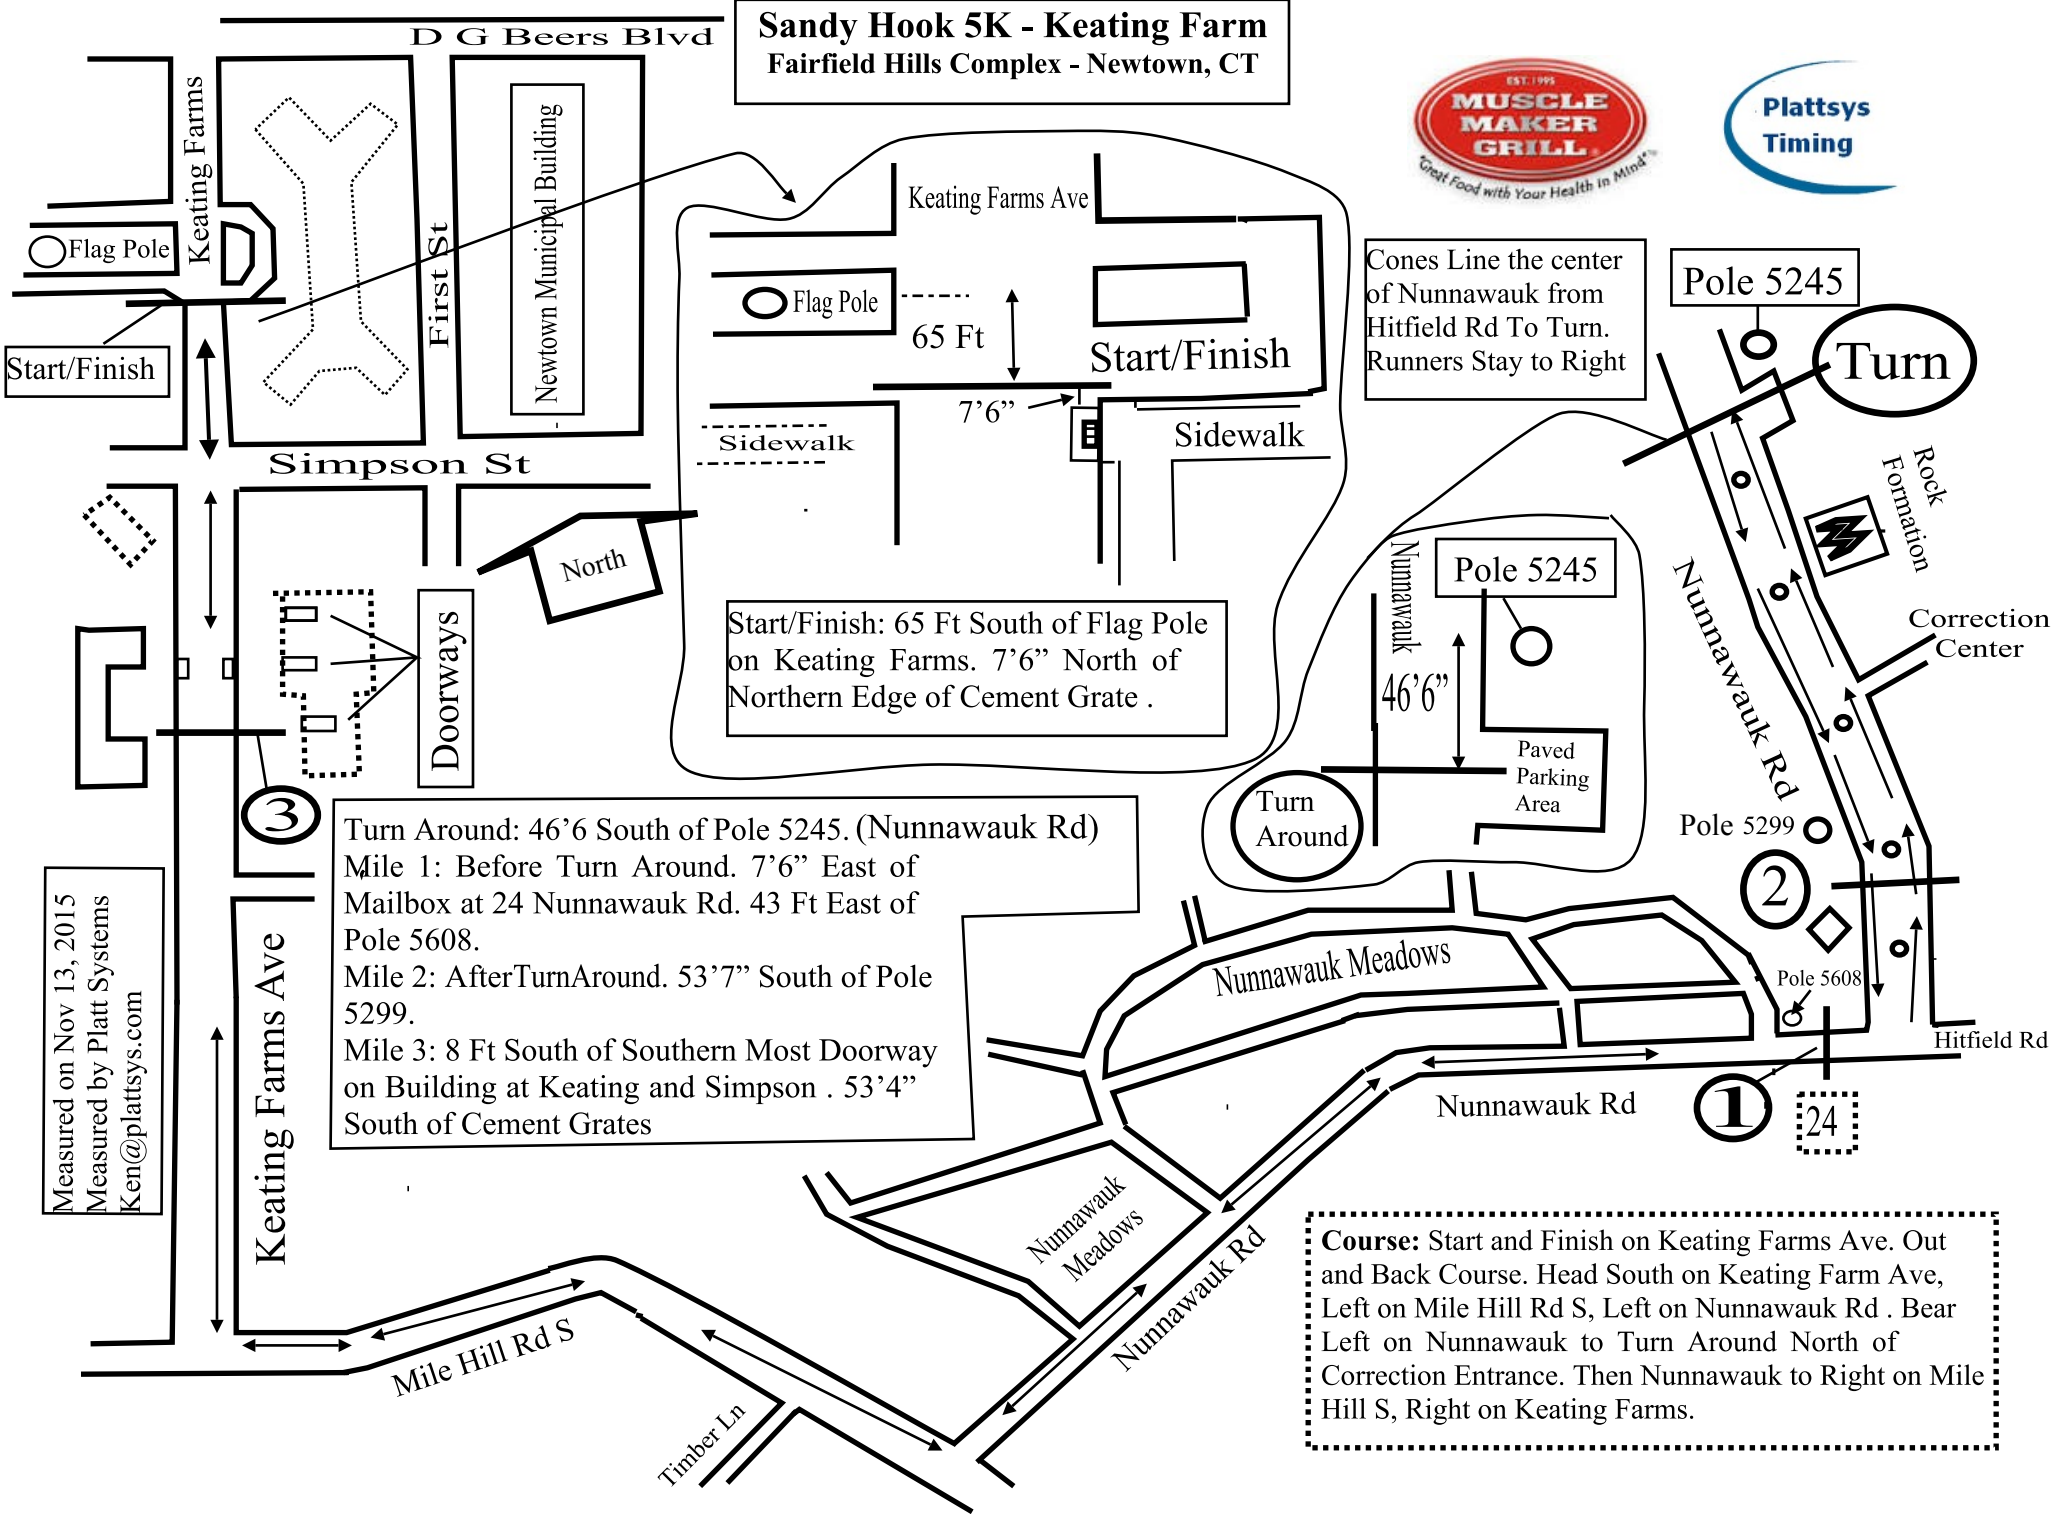

**Sandy Hook 5K - Keating Farm**  
Fairfield Hills Complex - Newtown, CT

Flag Pole  
Start/Finish

Keating Farms Ave  
Flag Pole  
65 Ft  
7'6"  
Start/Finish  
Sidewalk

Cones Line the center of Nunnawauk from Hitfield Rd To Turn. Runners Stay to Right

Pole 5245  
Turn

Start/Finish: 65 Ft South of Flag Pole on Keating Farms. 7'6" North of Northern Edge of Cement Gate .

Turn Around  
Nunnawauk  
46'6"  
Paved Parking Area

3  
Turn Around: 46'6 South of Pole 5245. (Nunnawauk Rd)  
Mile 1: Before Turn Around. 7'6" East of Mailbox at 24 Nunnawauk Rd. 43 Ft East of Pole 5608.  
Mile 2: After Turn Around. 53'7" South of Pole 5299.  
Mile 3: 8 Ft South of Southern Most Doorway on Building at Keating and Simpson . 53'4" South of Cement Grates

Measured on Nov 13, 2015  
Measured by Platt Systems  
Ken@plattsys.com

**Course:** Start and Finish on Keating Farms Ave. Out and Back Course. Head South on Keating Farm Ave, Left on Mile Hill Rd S, Left on Nunnawauk Rd . Bear Left on Nunnawauk to Turn Around North of Correction Entrance. Then Nunnawauk to Right on Mile Hill S, Right on Keating Farms.

North

D G Beers Blvd

Keating Farms