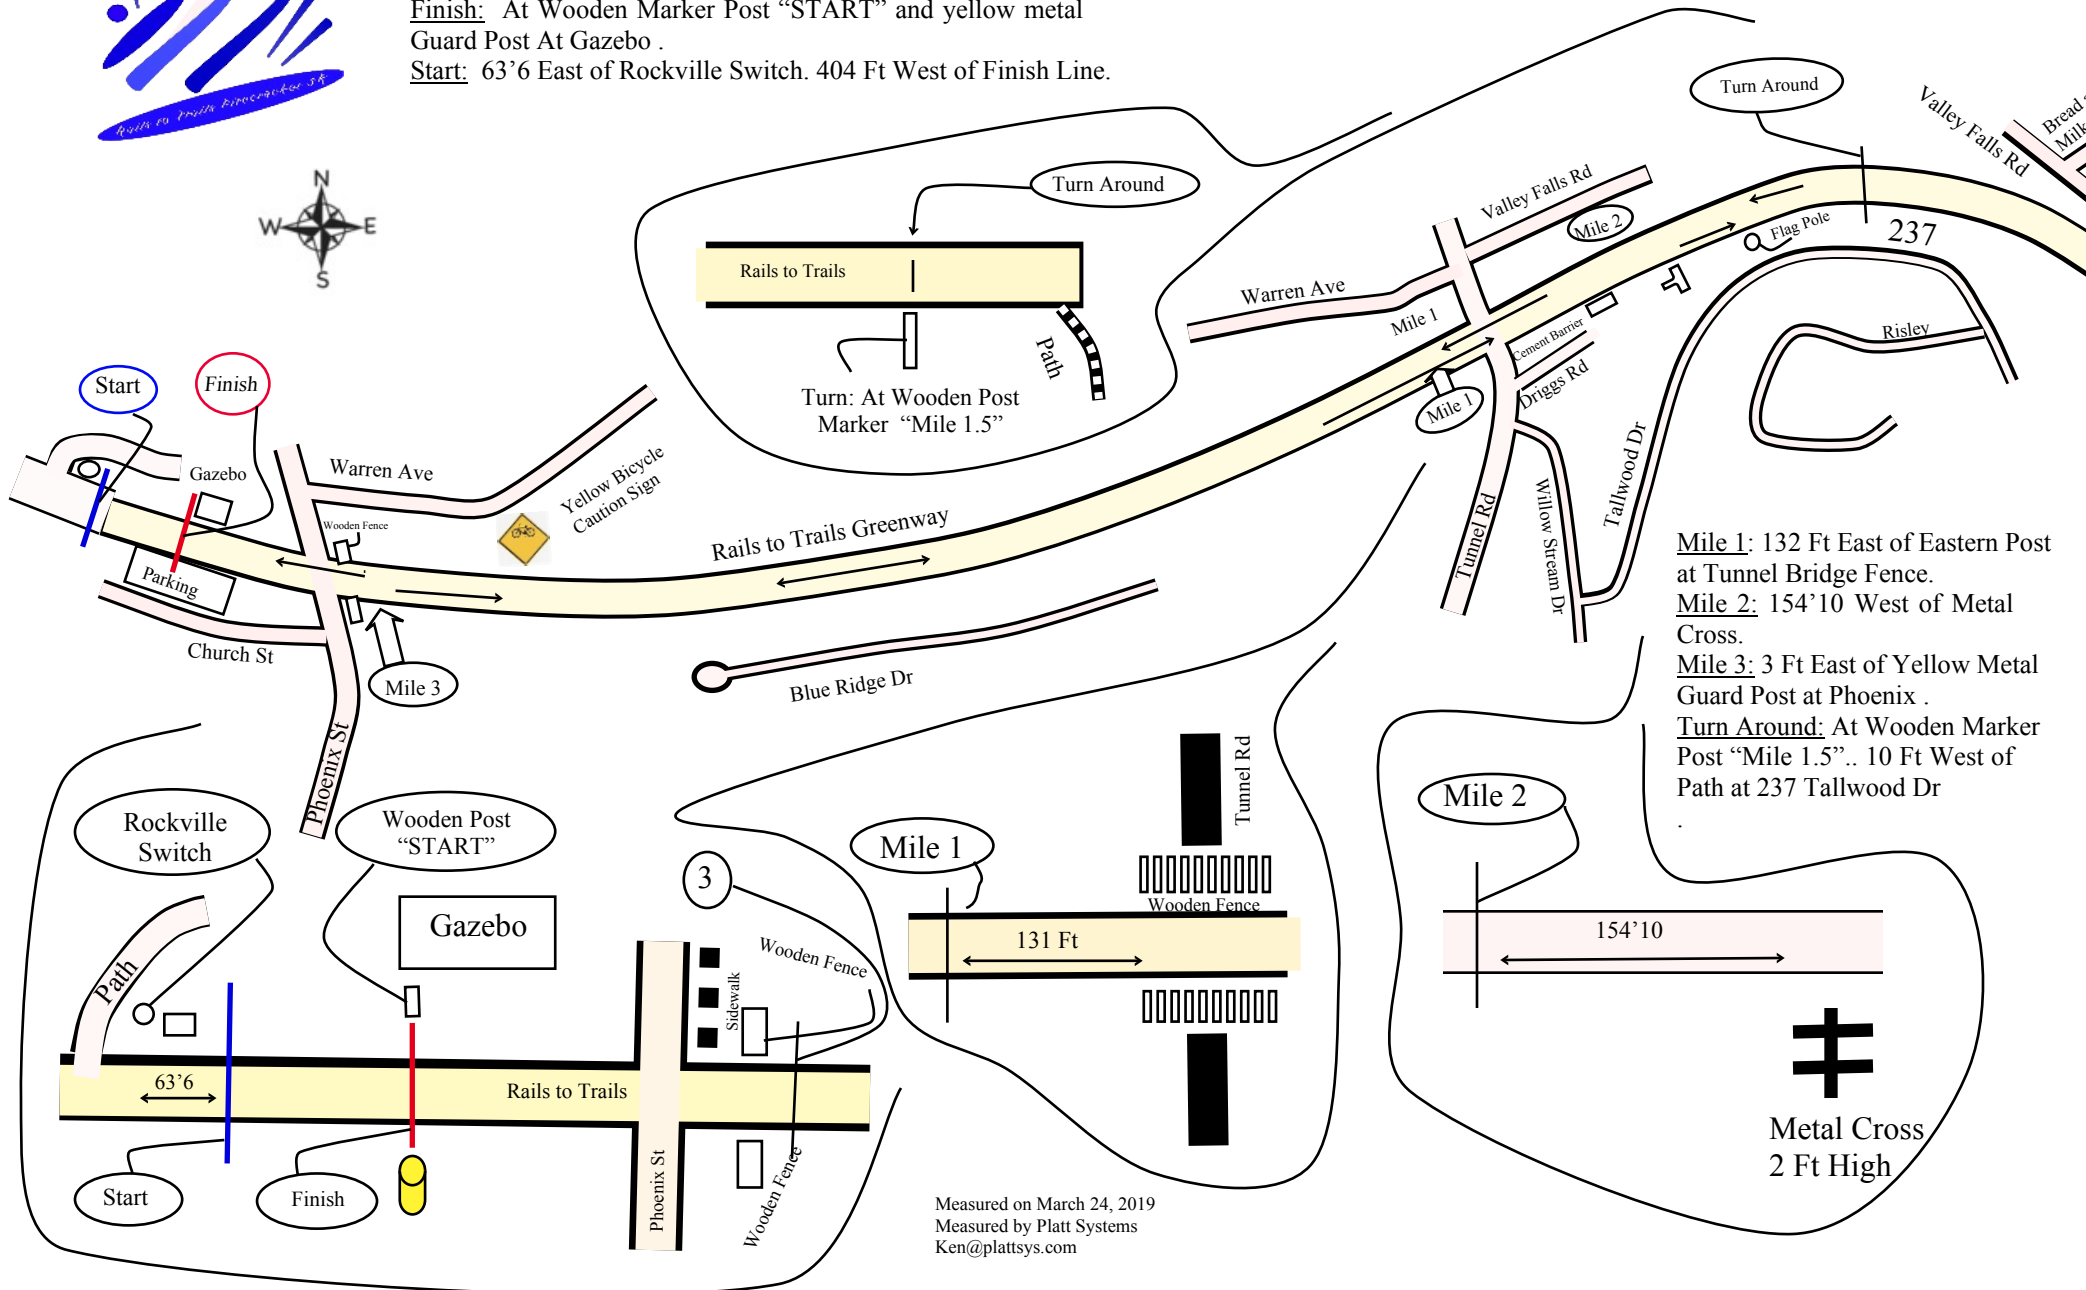

Plattsys Vernon Rails to Trails 5K

Rails to Trails Greenway - Vernon, CT

Finish: At Wooden Marker Post "START" and yellow metal Guard Post At Gazebo .

Start: 63'6 East of Rockville Switch. 404 Ft West of Finish Line.

Mile 1: 132 Ft East of Eastern Post at Tunnel Bridge Fence.

Mile 2: 154'10 West of Metal Cross.

Mile 3: 3 Ft East of Yellow Metal Guard Post at Phoenix .

Turn Around: At Wooden Marker Post "Mile 1.5".. 10 Ft West of Path at 237 Tallwood Dr