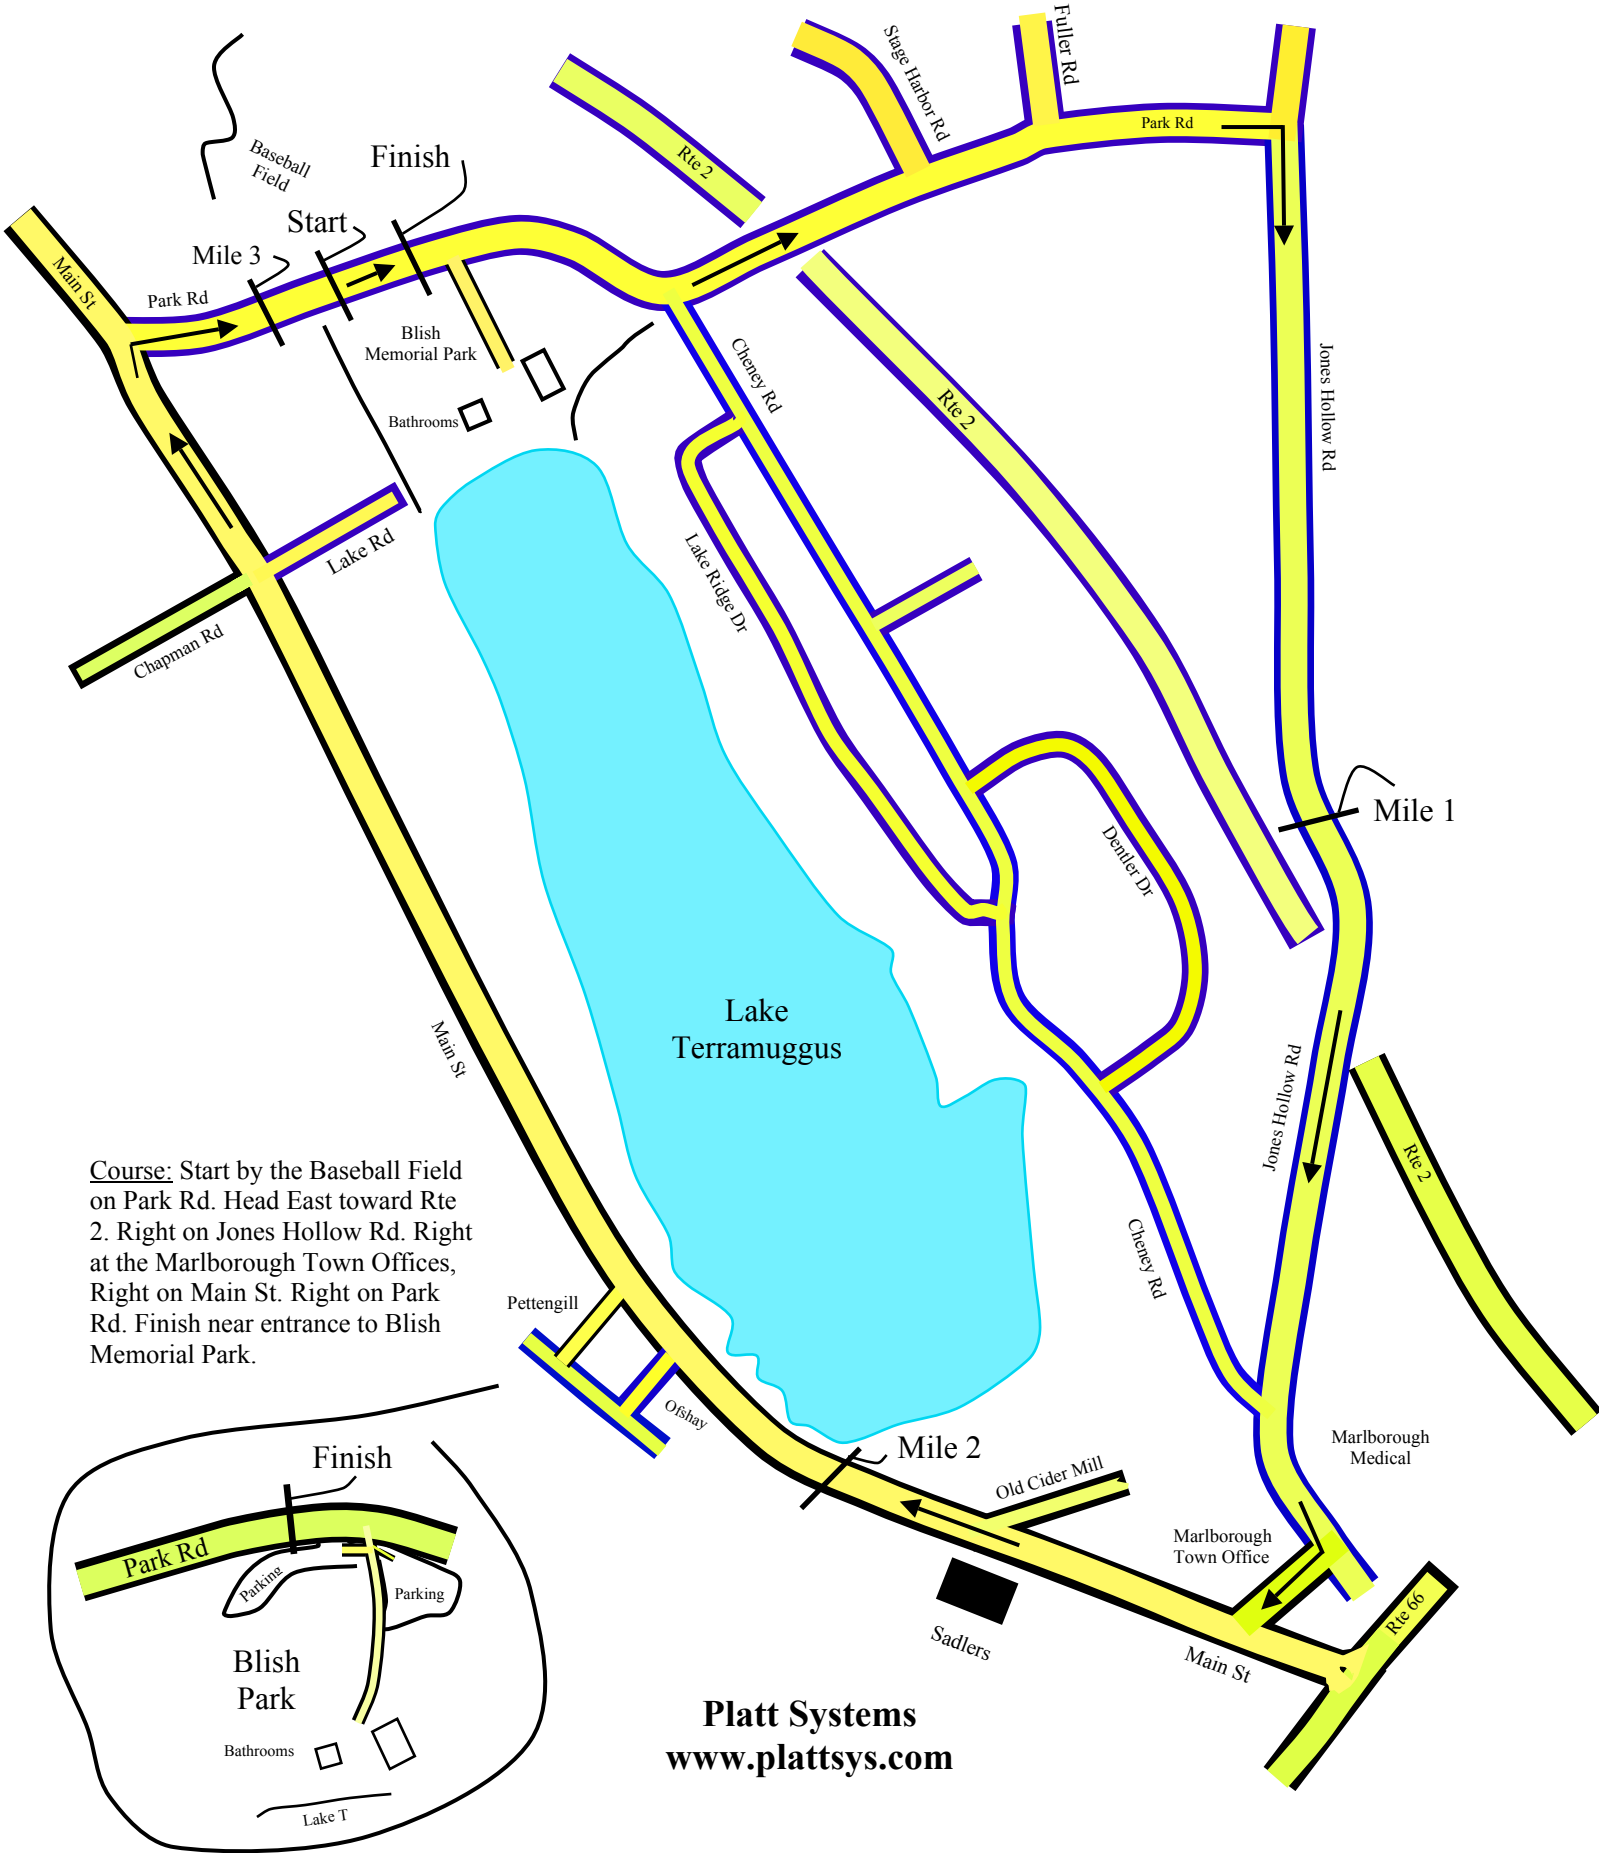

Marlborough Run Around the Lake 5K  
Marlborough, CT

Course: Start by the Baseball Field on Park Rd. Head East toward Rte 2. Right on Jones Hollow Rd. Right at the Marlborough Town Offices, Right on Main St. Right on Park Rd. Finish near entrance to Blish Memorial Park.