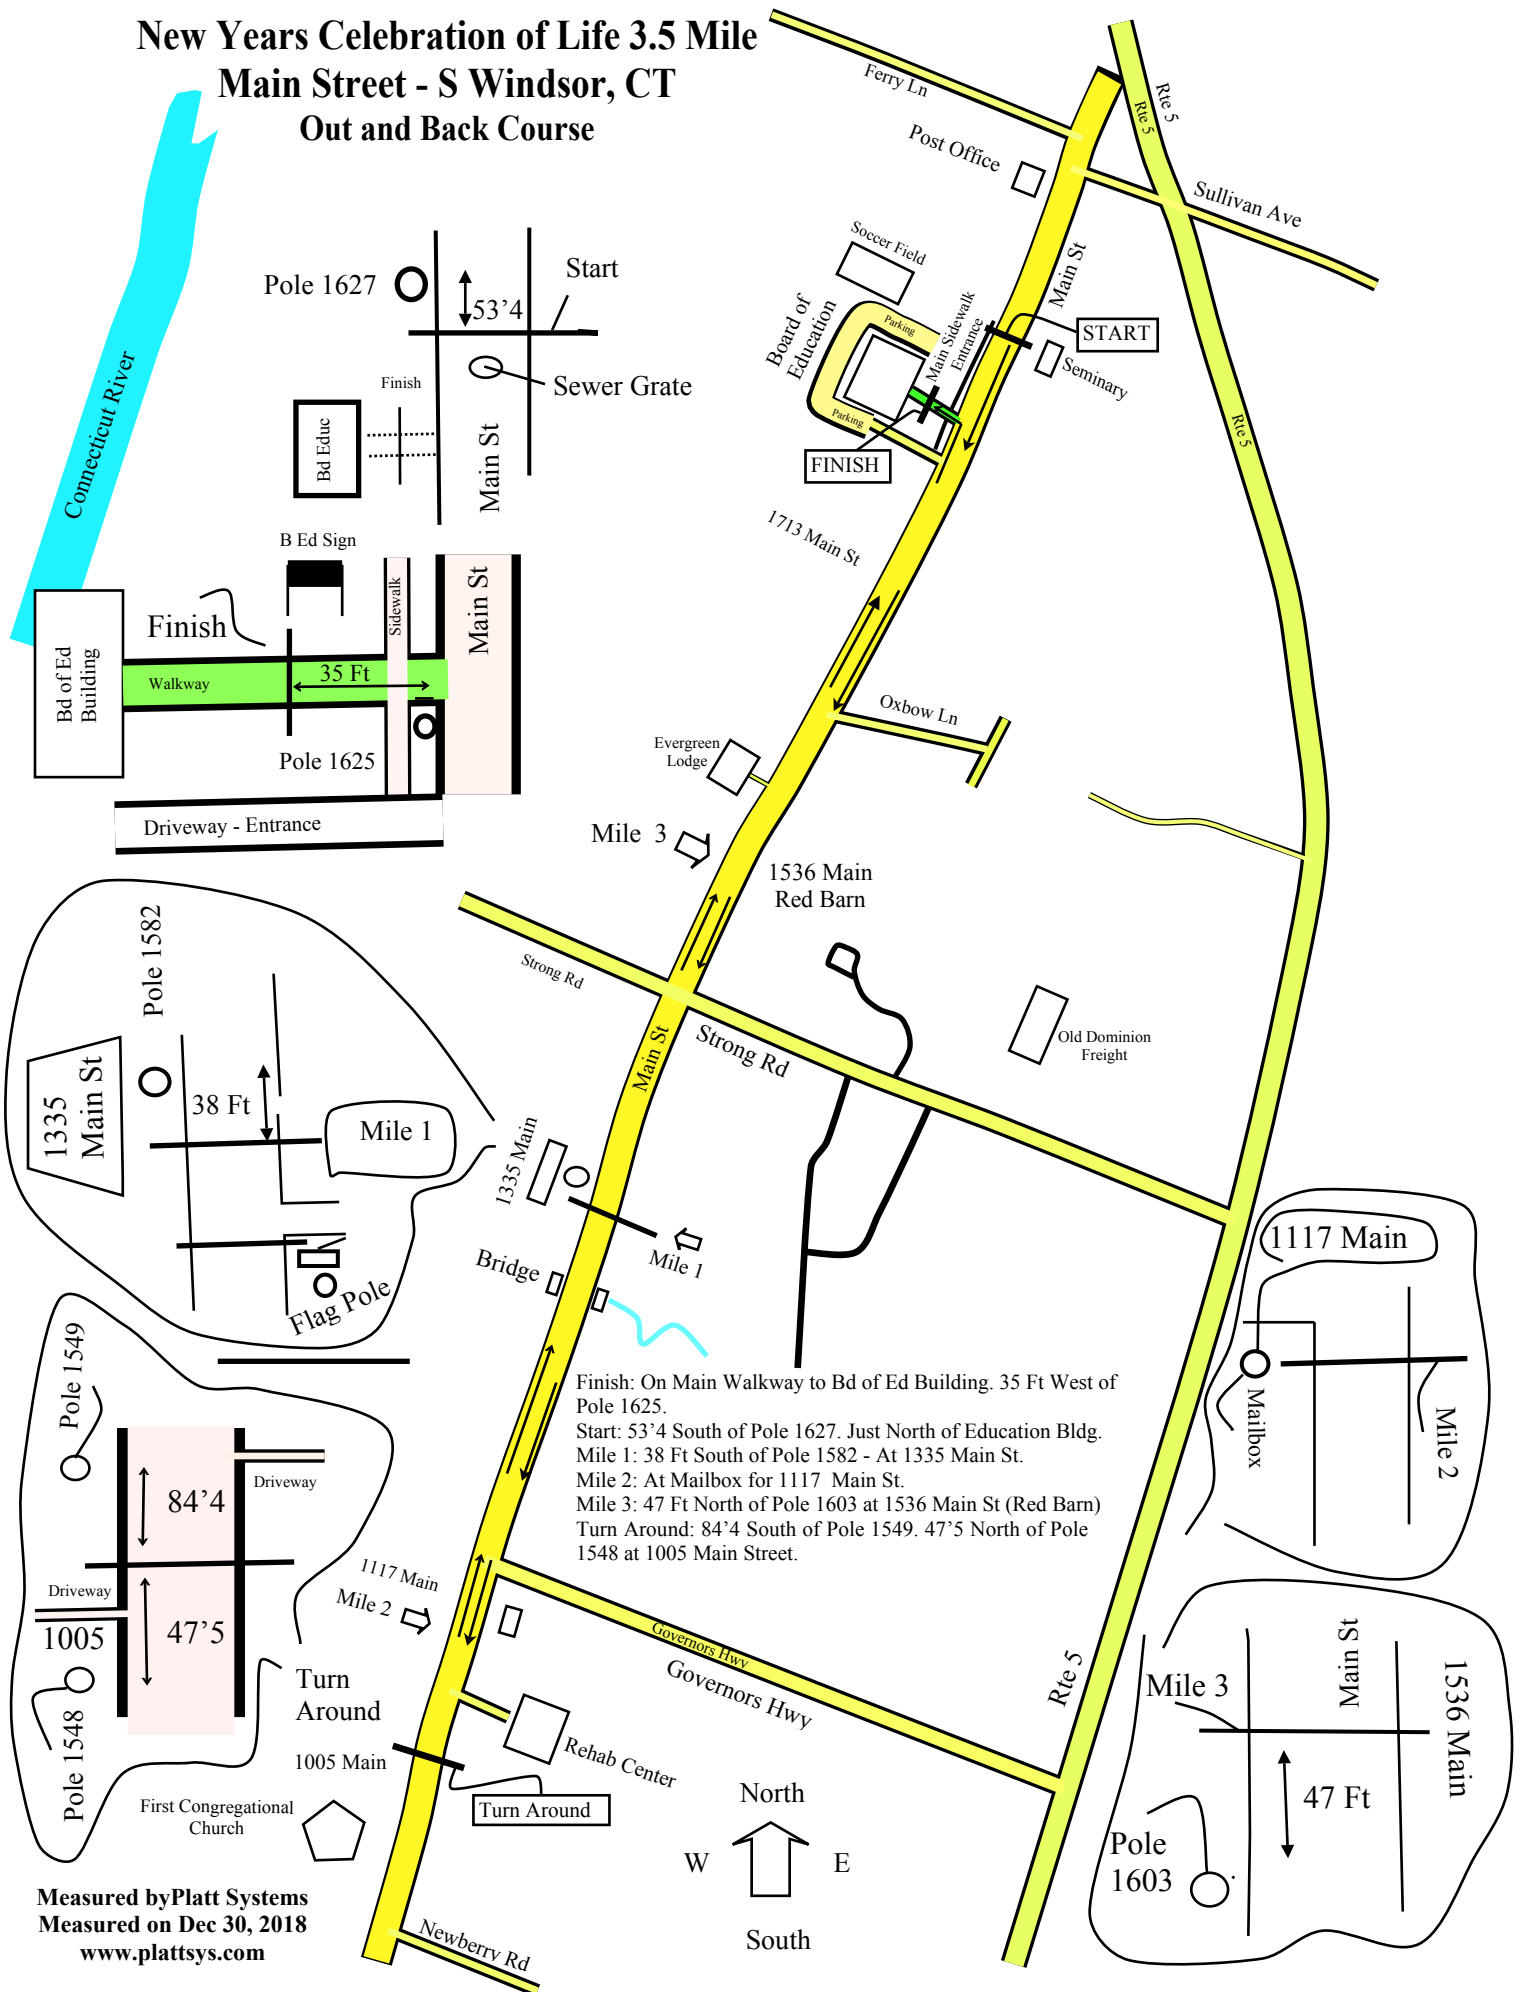

# New Years Celebration of Life 3.5 Mile Main Street - S Windsor, CT Out and Back Course

Finish: On Main Walkway to Bd of Ed Building. 35 Ft West of Pole 1625.  
 Start: 53'4 South of Pole 1627. Just North of Education Bldg.  
 Mile 1: 38 Ft South of Pole 1582 - At 1335 Main St.  
 Mile 2: At Mailbox for 1117 Main St.  
 Mile 3: 47 Ft North of Pole 1603 at 1536 Main St (Red Barn)  
 Turn Around: 84'4 South of Pole 1549. 47'5 North of Pole 1548 at 1005 Main Street.

Measured by Platt Systems  
 Measured on Dec 30, 2018  
[www.plattsys.com](http://www.plattsys.com)