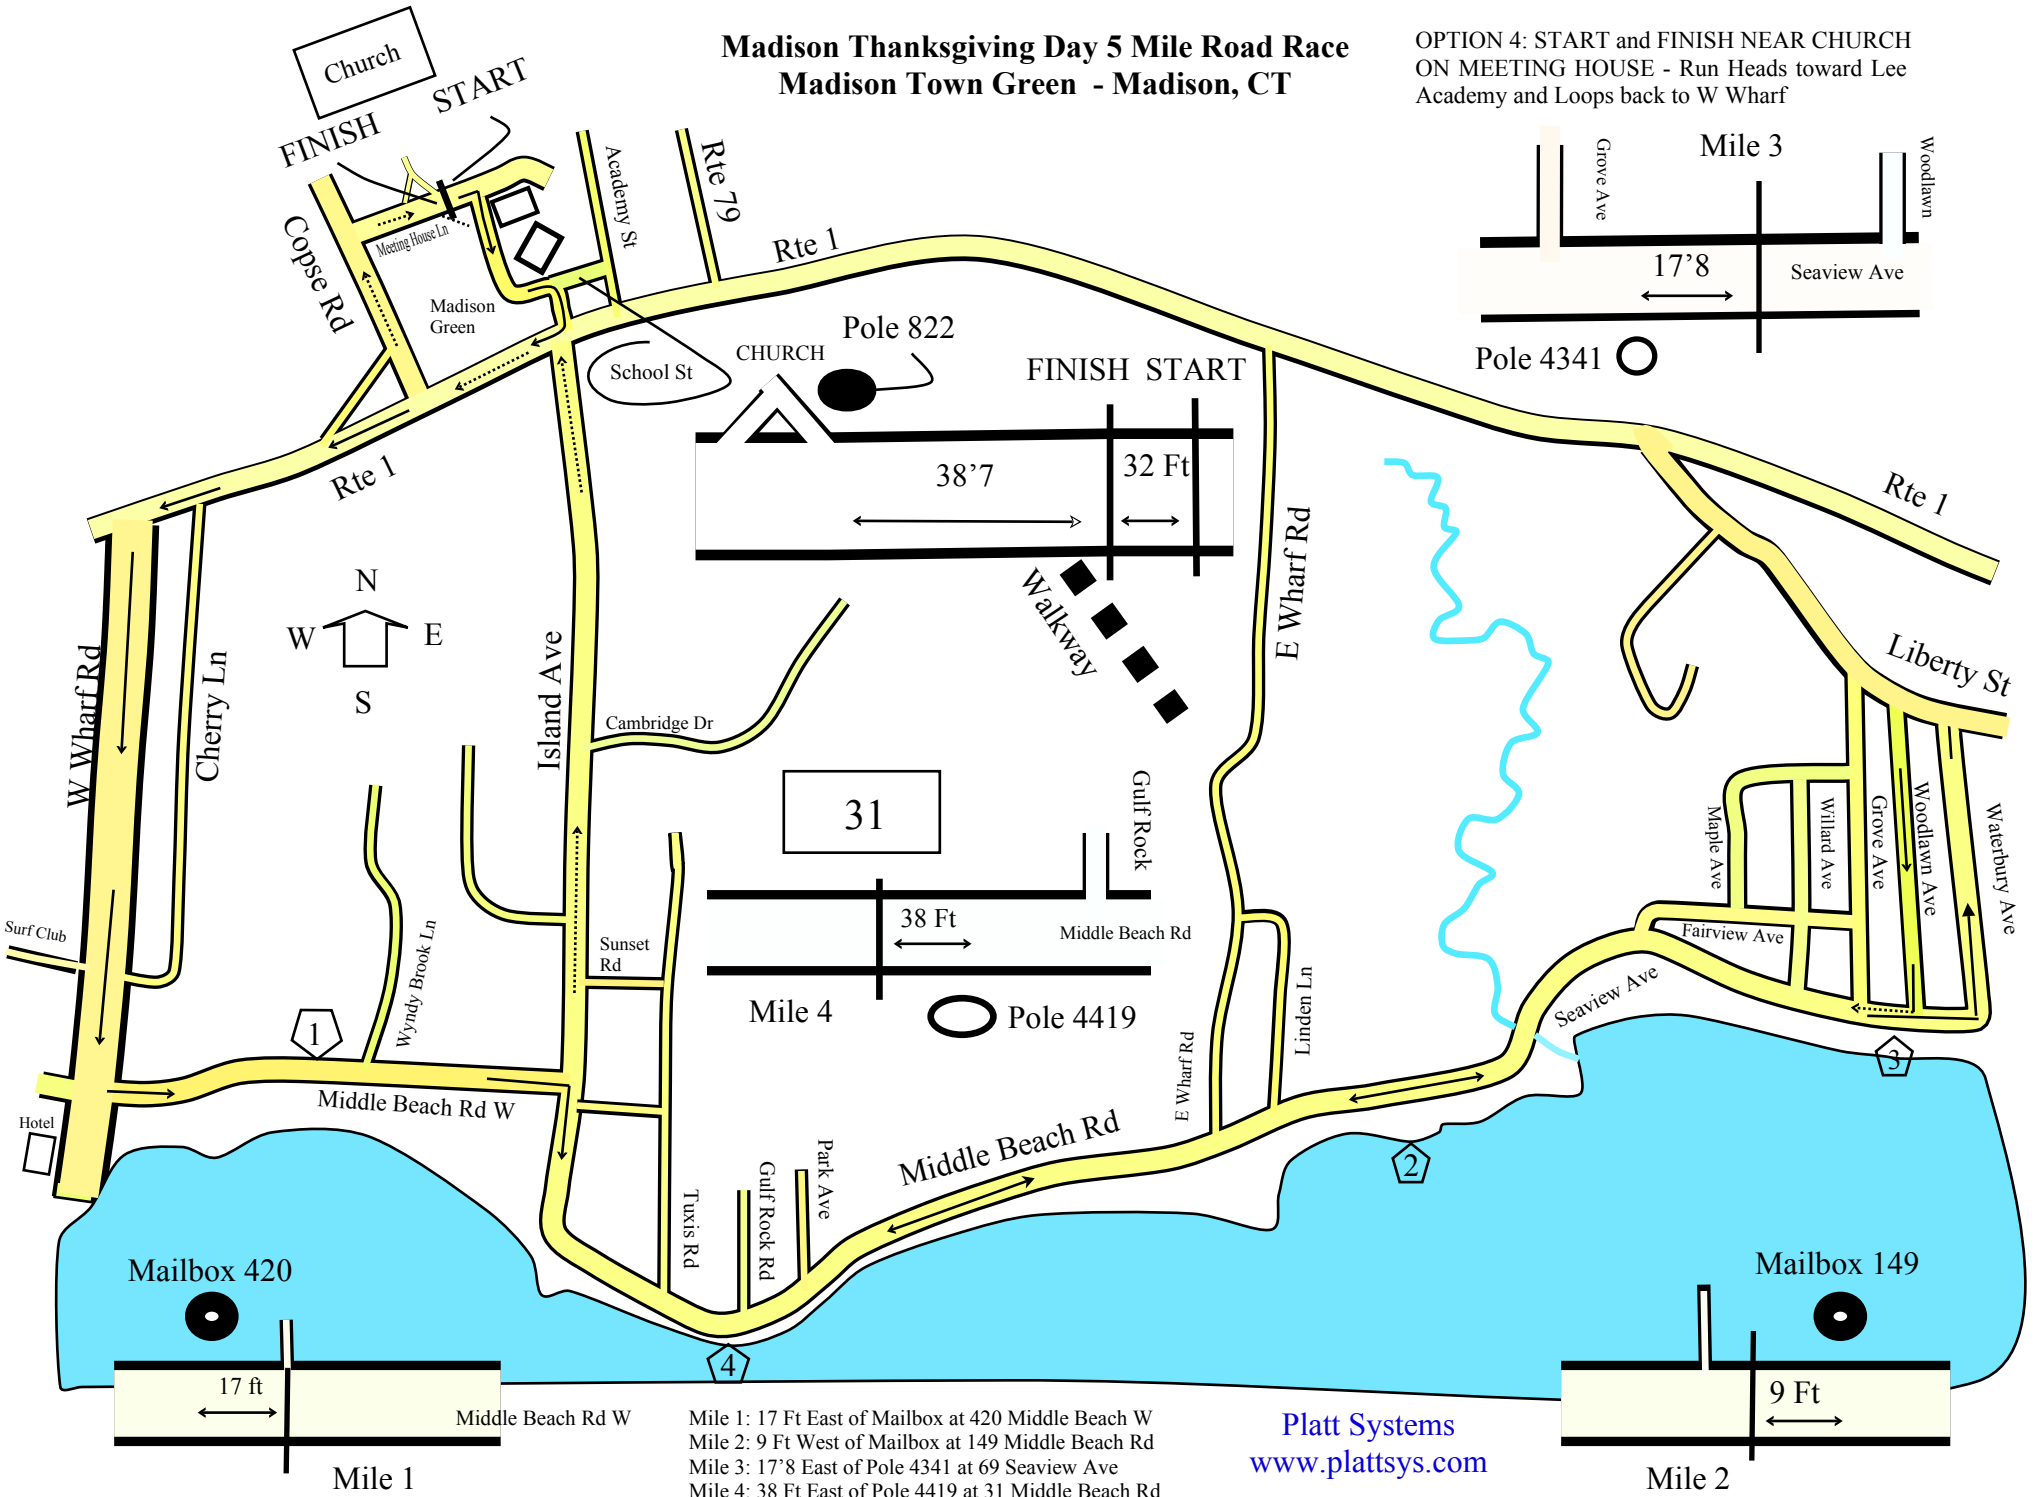

Madison Thanksgiving Day 5 Mile Road Race

Madison Town Green - Madison, CT

OPTION 4: START and FINISH NEAR CHURCH
ON MEETING HOUSE - Run Heads toward Lee Academy and Loops back to W Wharf

- Mile 1: 17 Ft East of Mailbox at 420 Middle Beach W
- Mile 2: 9 Ft West of Mailbox at 149 Middle Beach Rd
- Mile 3: 17'8 East of Pole 4341 at 69 Seaview Ave
- Mile 4: 38 Ft East of Pole 4419 at 31 Middle Beach Rd