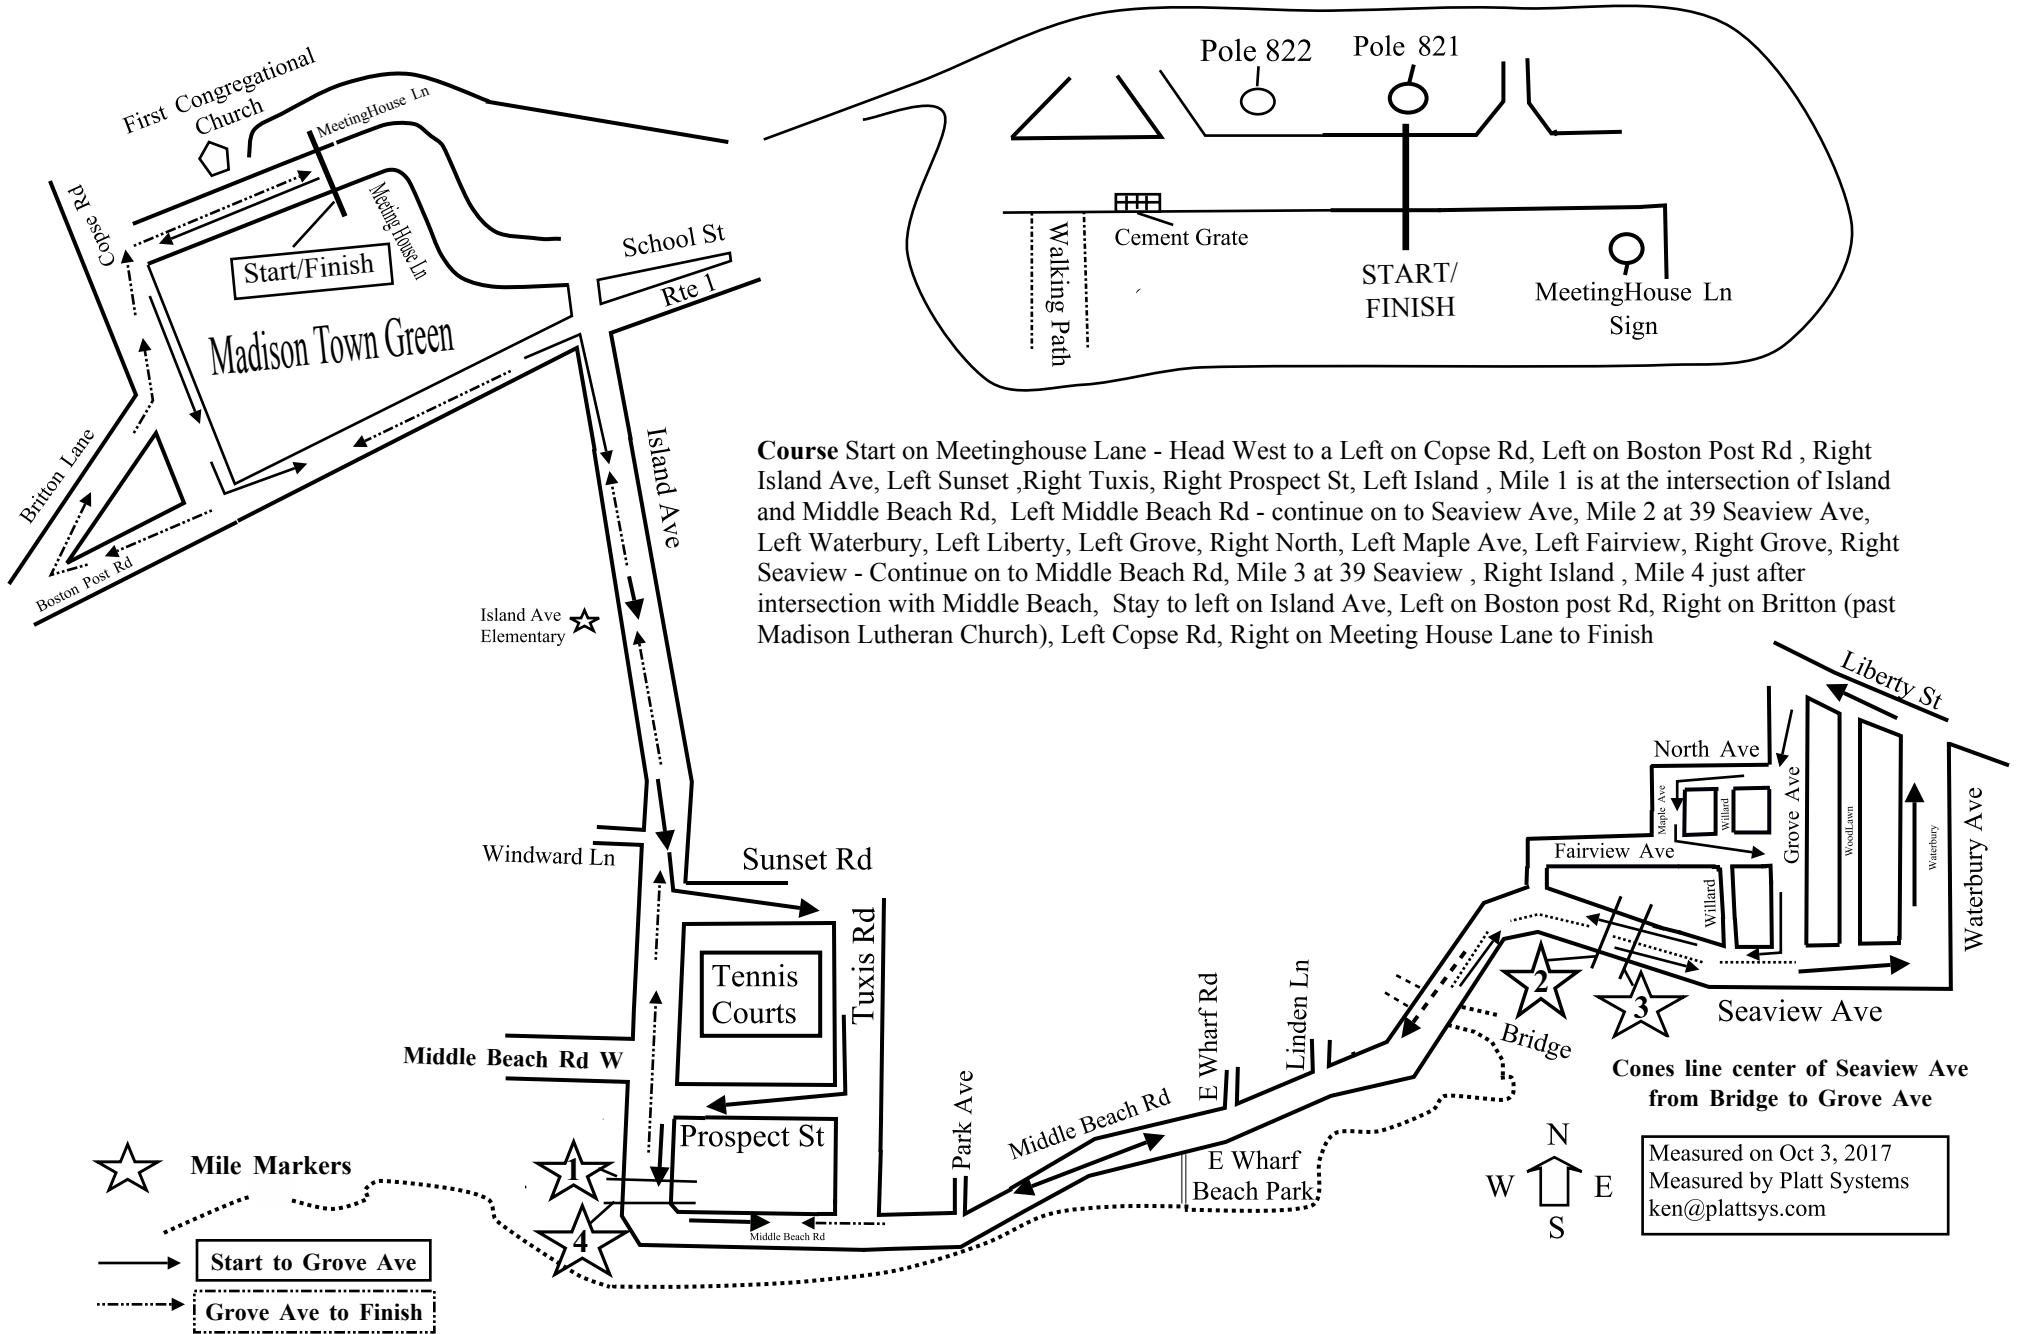

2017 Madison Turkey Trot 5 Mile Road Race

Town Green in Madison, CT

Course Start on Meetinghouse Lane - Head West to a Left on Cope Rd, Left on Boston Post Rd , Right Island Ave, Left Sunset ,Right Tuxis, Right Prospect St, Left Island , Mile 1 is at the intersection of Island and Middle Beach Rd, Left Middle Beach Rd - continue on to Seaview Ave, Mile 2 at 39 Seaview Ave, Left Waterbury, Left Liberty, Left Grove, Right North, Left Maple Ave, Left Fairview, Right Grove, Right Seaview - Continue on to Middle Beach Rd, Mile 3 at 39 Seaview , Right Island , Mile 4 just after intersection with Middle Beach, Stay to left on Island Ave, Left on Boston post Rd, Right on Britton (past Madison Lutheran Church), Left Cope Rd, Right on Meeting House Lane to Finish

Cones line center of Seaview Ave from Bridge to Grove Ave

Measured on Oct 3, 2017
 Measured by Platt Systems
 ken@plattsys.com