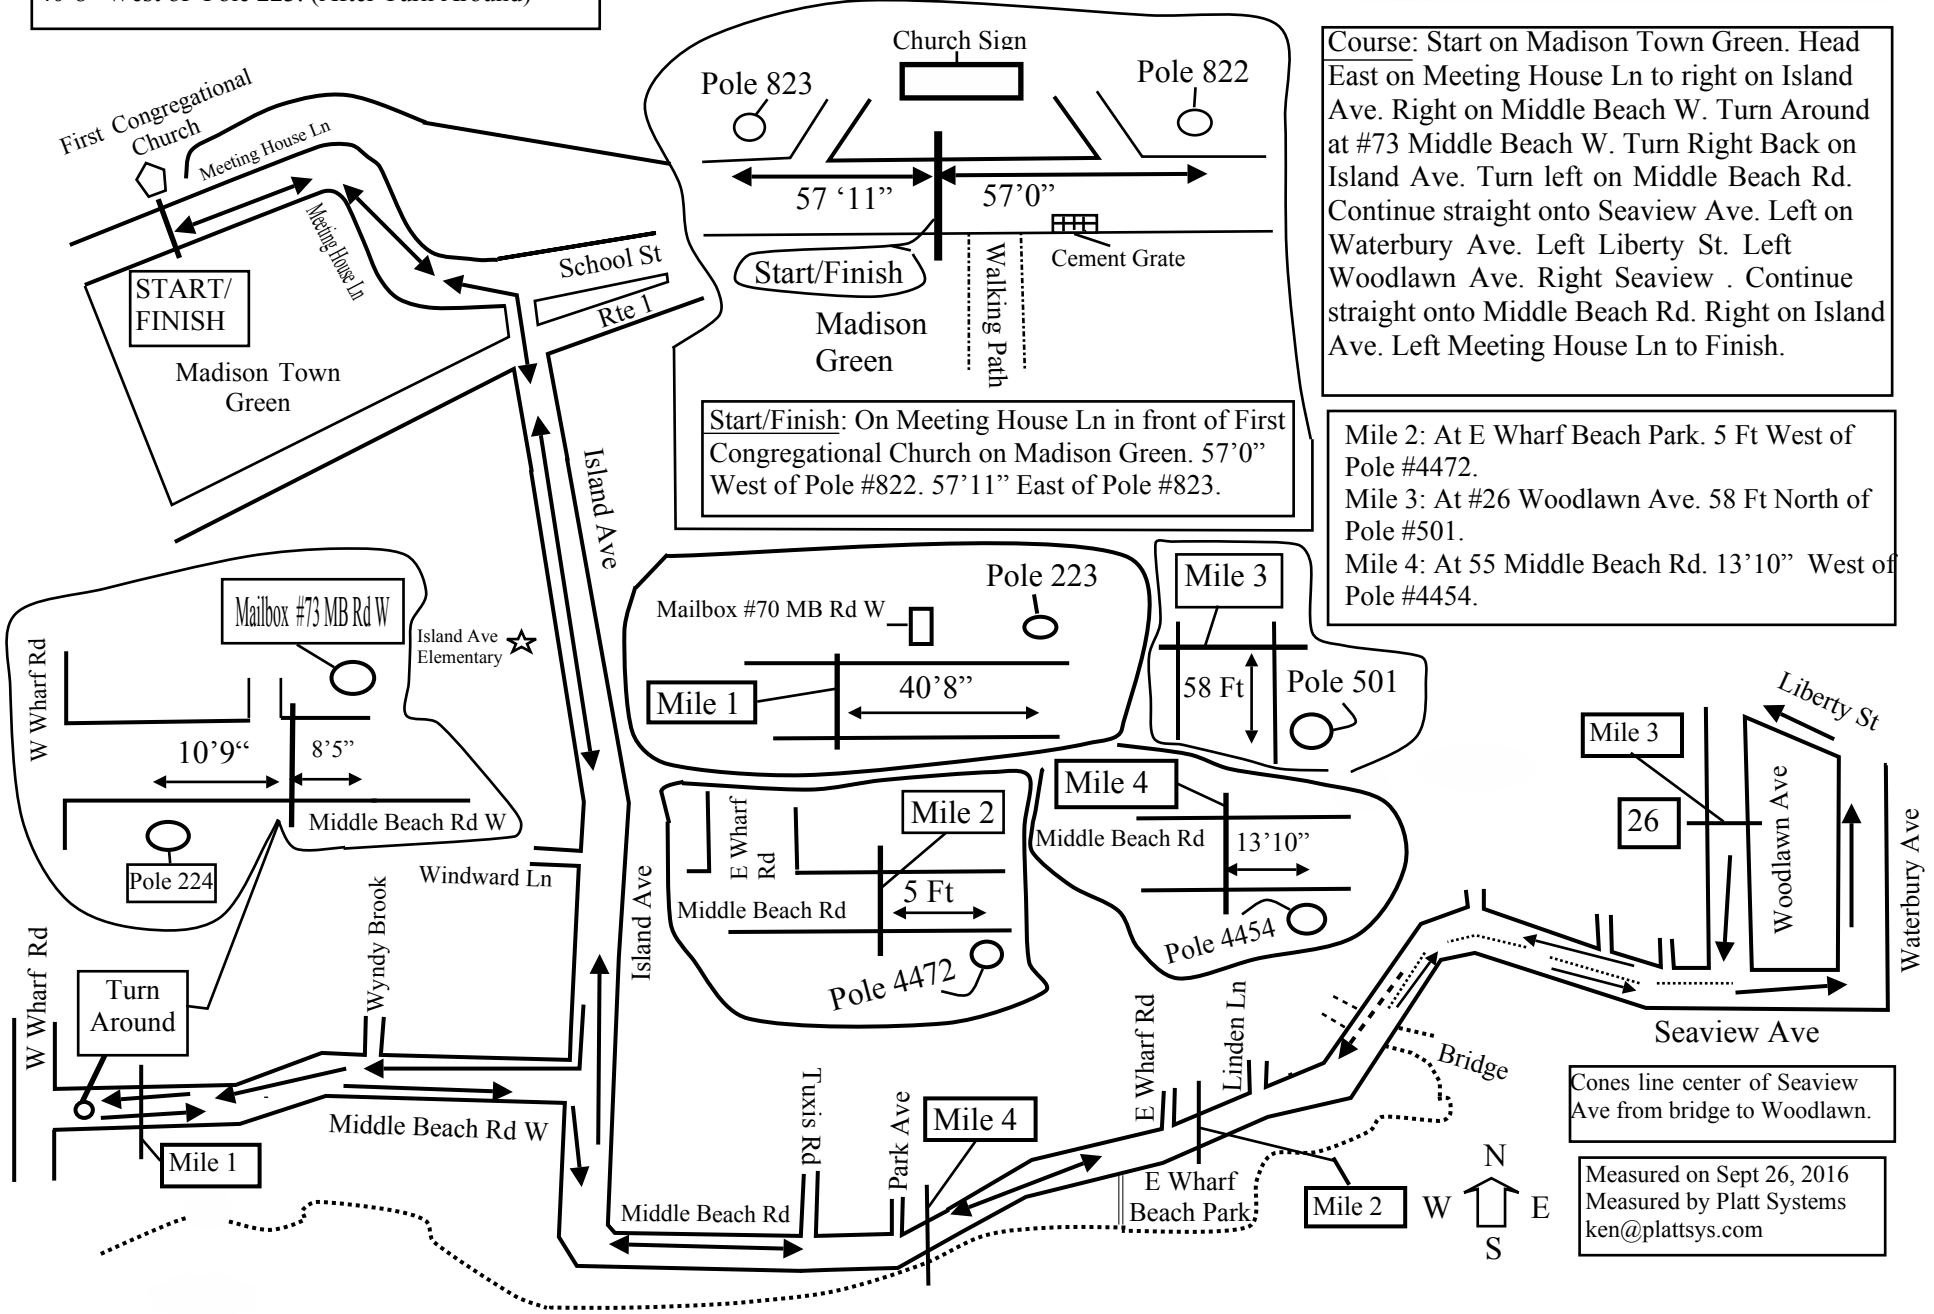

Turn Around: At 73 Middle Beach Rd W. 10'9"
 East of Pole 224. 8'5" West of mailbox for #73.
 Mile 1: Near Mailbox for #70 Middle Beach Rd W.
 40'8" West of Pole 223. (After Turn Around)

Madison Turkey Trot 5M on the Green Madison, CT

CT16053JHP
 Effective 10/3/2016 to 12/31/2026

Course: Start on Madison Town Green. Head East on Meeting House Ln to right on Island Ave. Right on Middle Beach W. Turn Around at #73 Middle Beach W. Turn Right Back on Island Ave. Turn left on Middle Beach Rd. Continue straight onto Seaview Ave. Left on Waterbury Ave. Left Liberty St. Left Woodlawn Ave. Right Seaview. Continue straight onto Middle Beach Rd. Right on Island Ave. Left Meeting House Ln to Finish.

Mile 2: At E Wharf Beach Park. 5 Ft West of Pole #4472.
 Mile 3: At #26 Woodlawn Ave. 58 Ft North of Pole #501.
 Mile 4: At 55 Middle Beach Rd. 13'10" West of Pole #4454.

Start/Finish: On Meeting House Ln in front of First Congregational Church on Madison Green. 57'0" West of Pole #822. 57'11" East of Pole #823.

Cones line center of Seaview Ave from bridge to Woodlawn.

Measured on Sept 26, 2016
 Measured by Platt Systems
 ken@plattsys.com