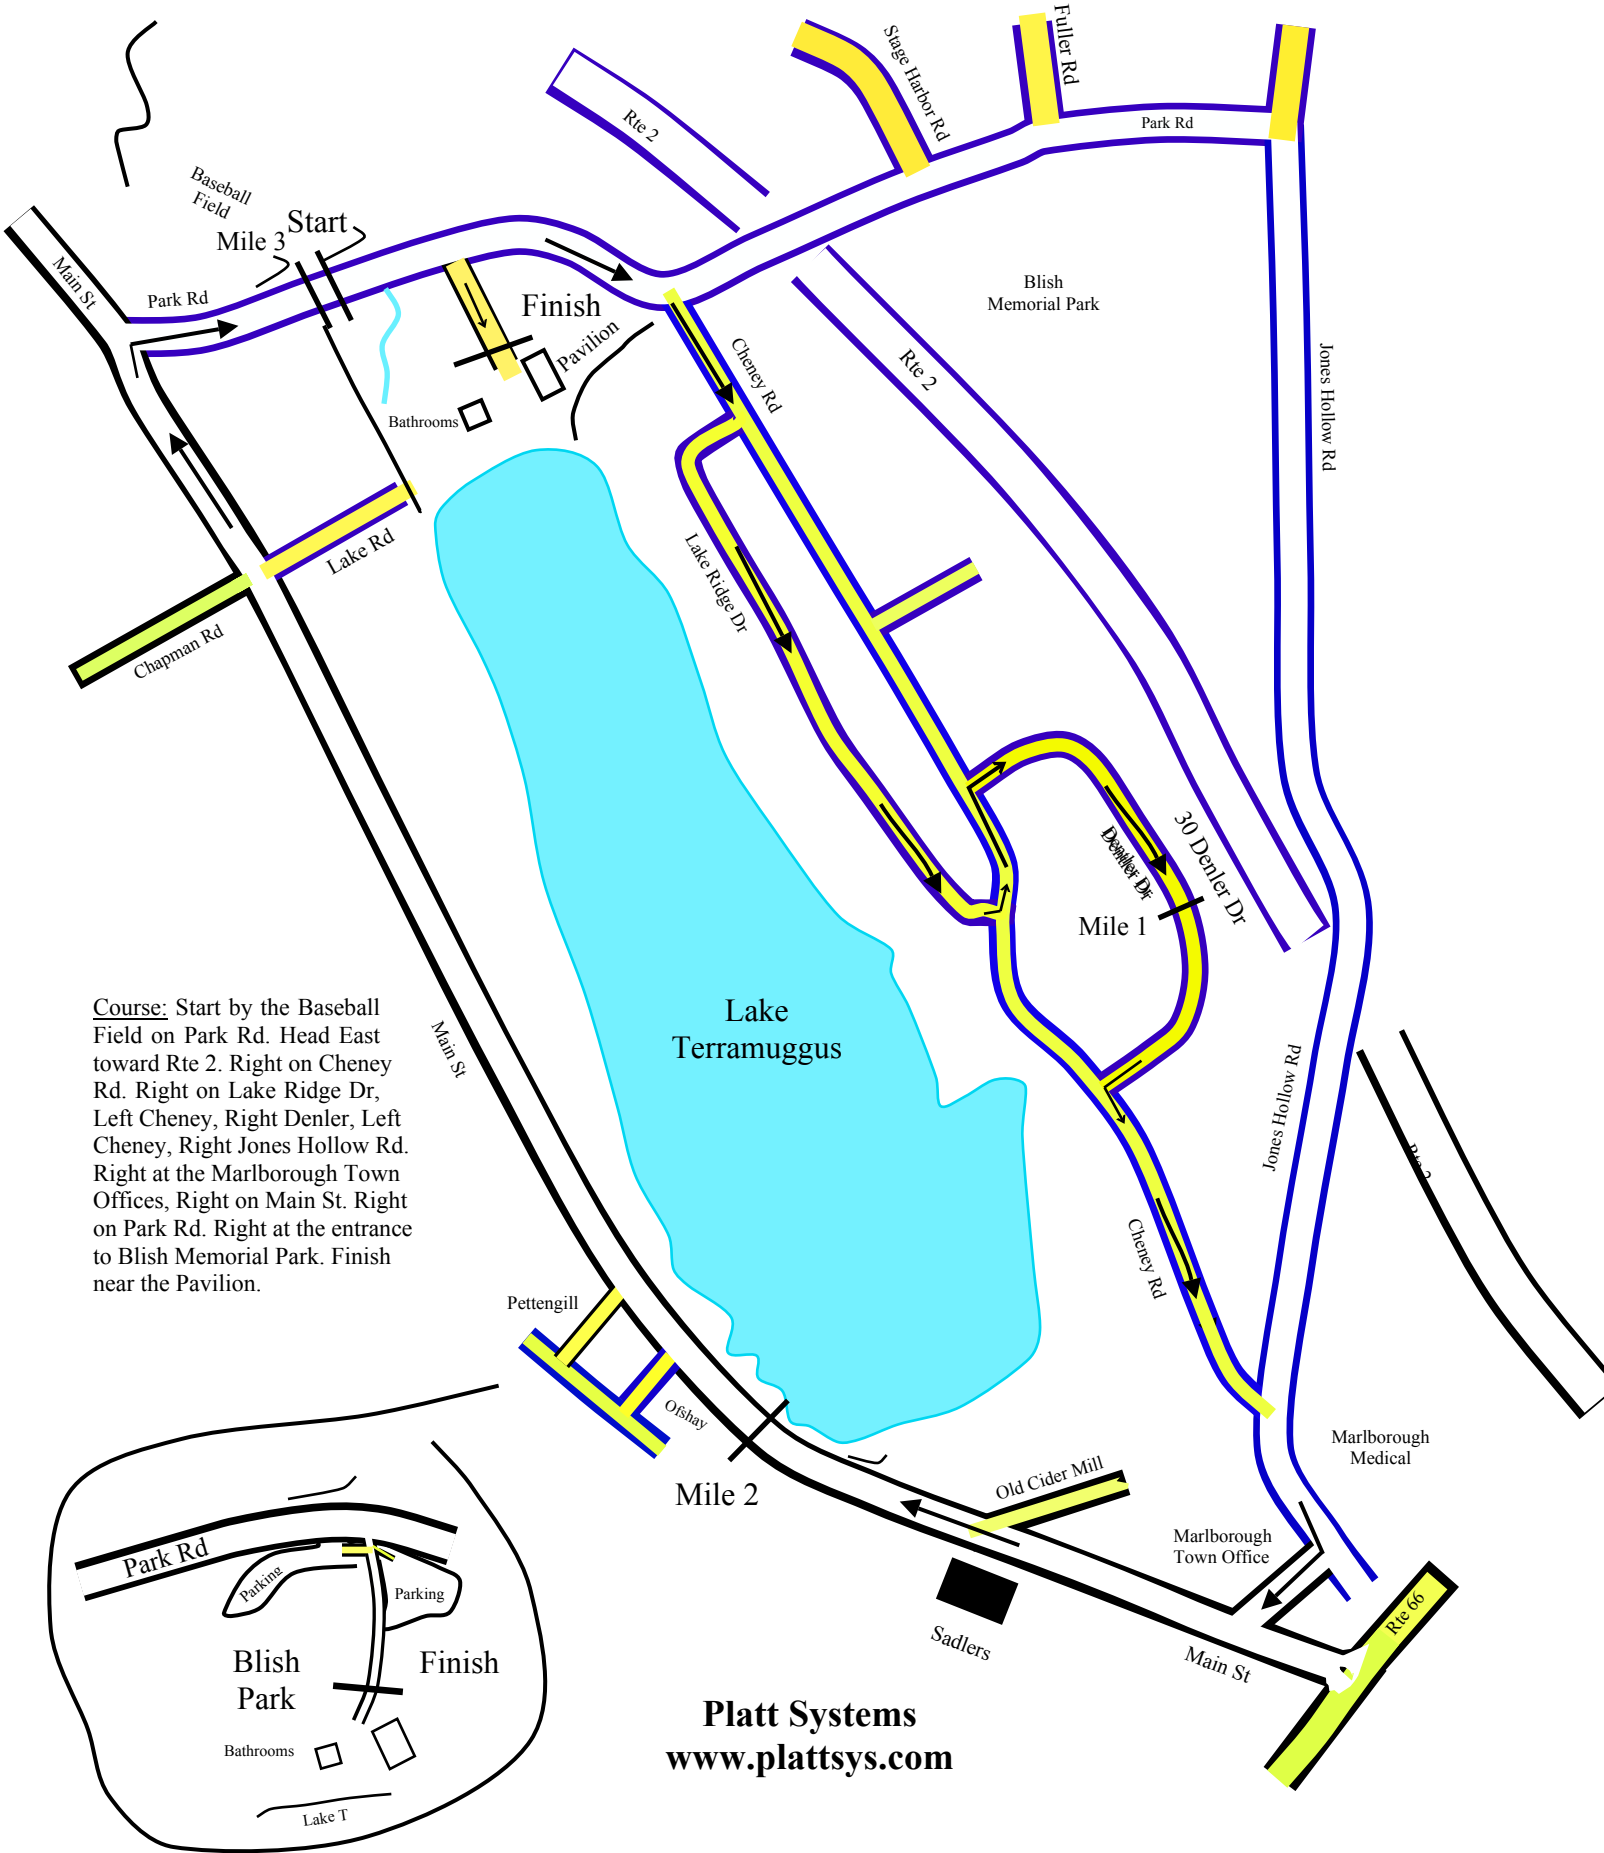

Marlborough Lightning Bug 5K  
Marlborough, CT

Course: Start by the Baseball Field on Park Rd. Head East toward Rte 2. Right on Cheney Rd. Right on Lake Ridge Dr, Left Cheney, Right Denler, Left Cheney, Right Jones Hollow Rd. Right at the Marlborough Town Offices, Right on Main St. Right on Park Rd. Right at the entrance to Blish Memorial Park. Finish near the Pavilion.