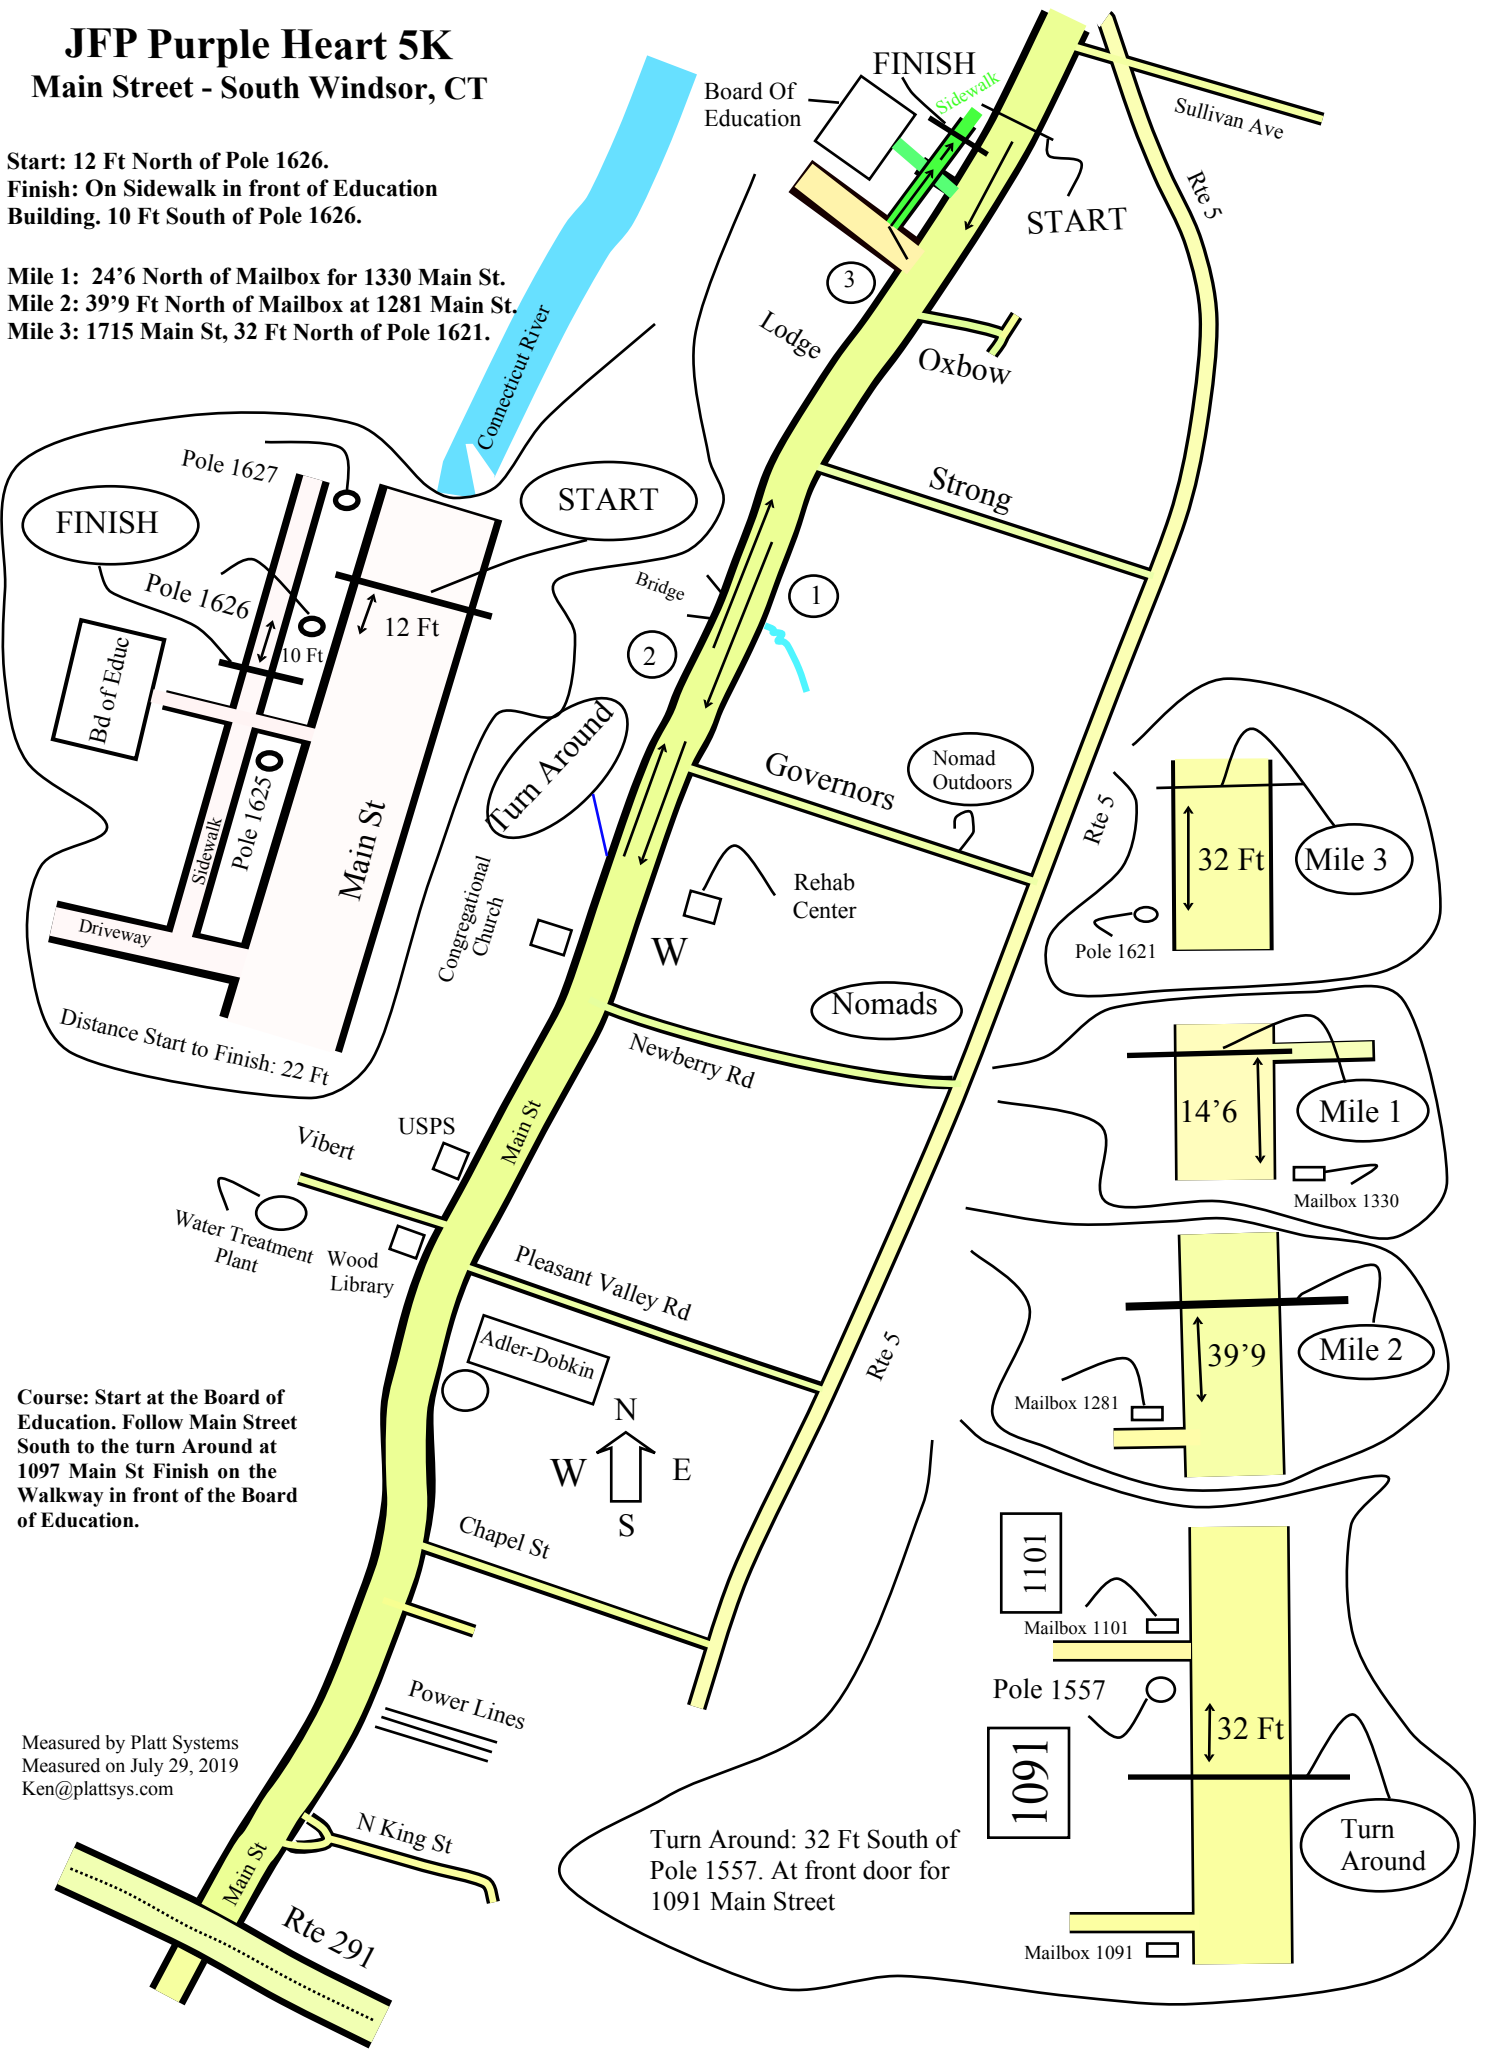

JFP Purple Heart 5K

Main Street - South Windsor, CT

Start: 12 Ft North of Pole 1626.
Finish: On Sidewalk in front of Education Building. 10 Ft South of Pole 1626.

Mile 1: 24'6 North of Mailbox for 1330 Main St.
Mile 2: 39'9 Ft North of Mailbox at 1281 Main St.
Mile 3: 1715 Main St, 32 Ft North of Pole 1621.

Course: Start at the Board of Education. Follow Main Street South to the turn Around at 1097 Main St Finish on the Walkway in front of the Board of Education.

Measured by Platt Systems
 Measured on July 29, 2019
 Ken@plattsys.com

Turn Around: 32 Ft South of Pole 1557. At front door for 1091 Main Street