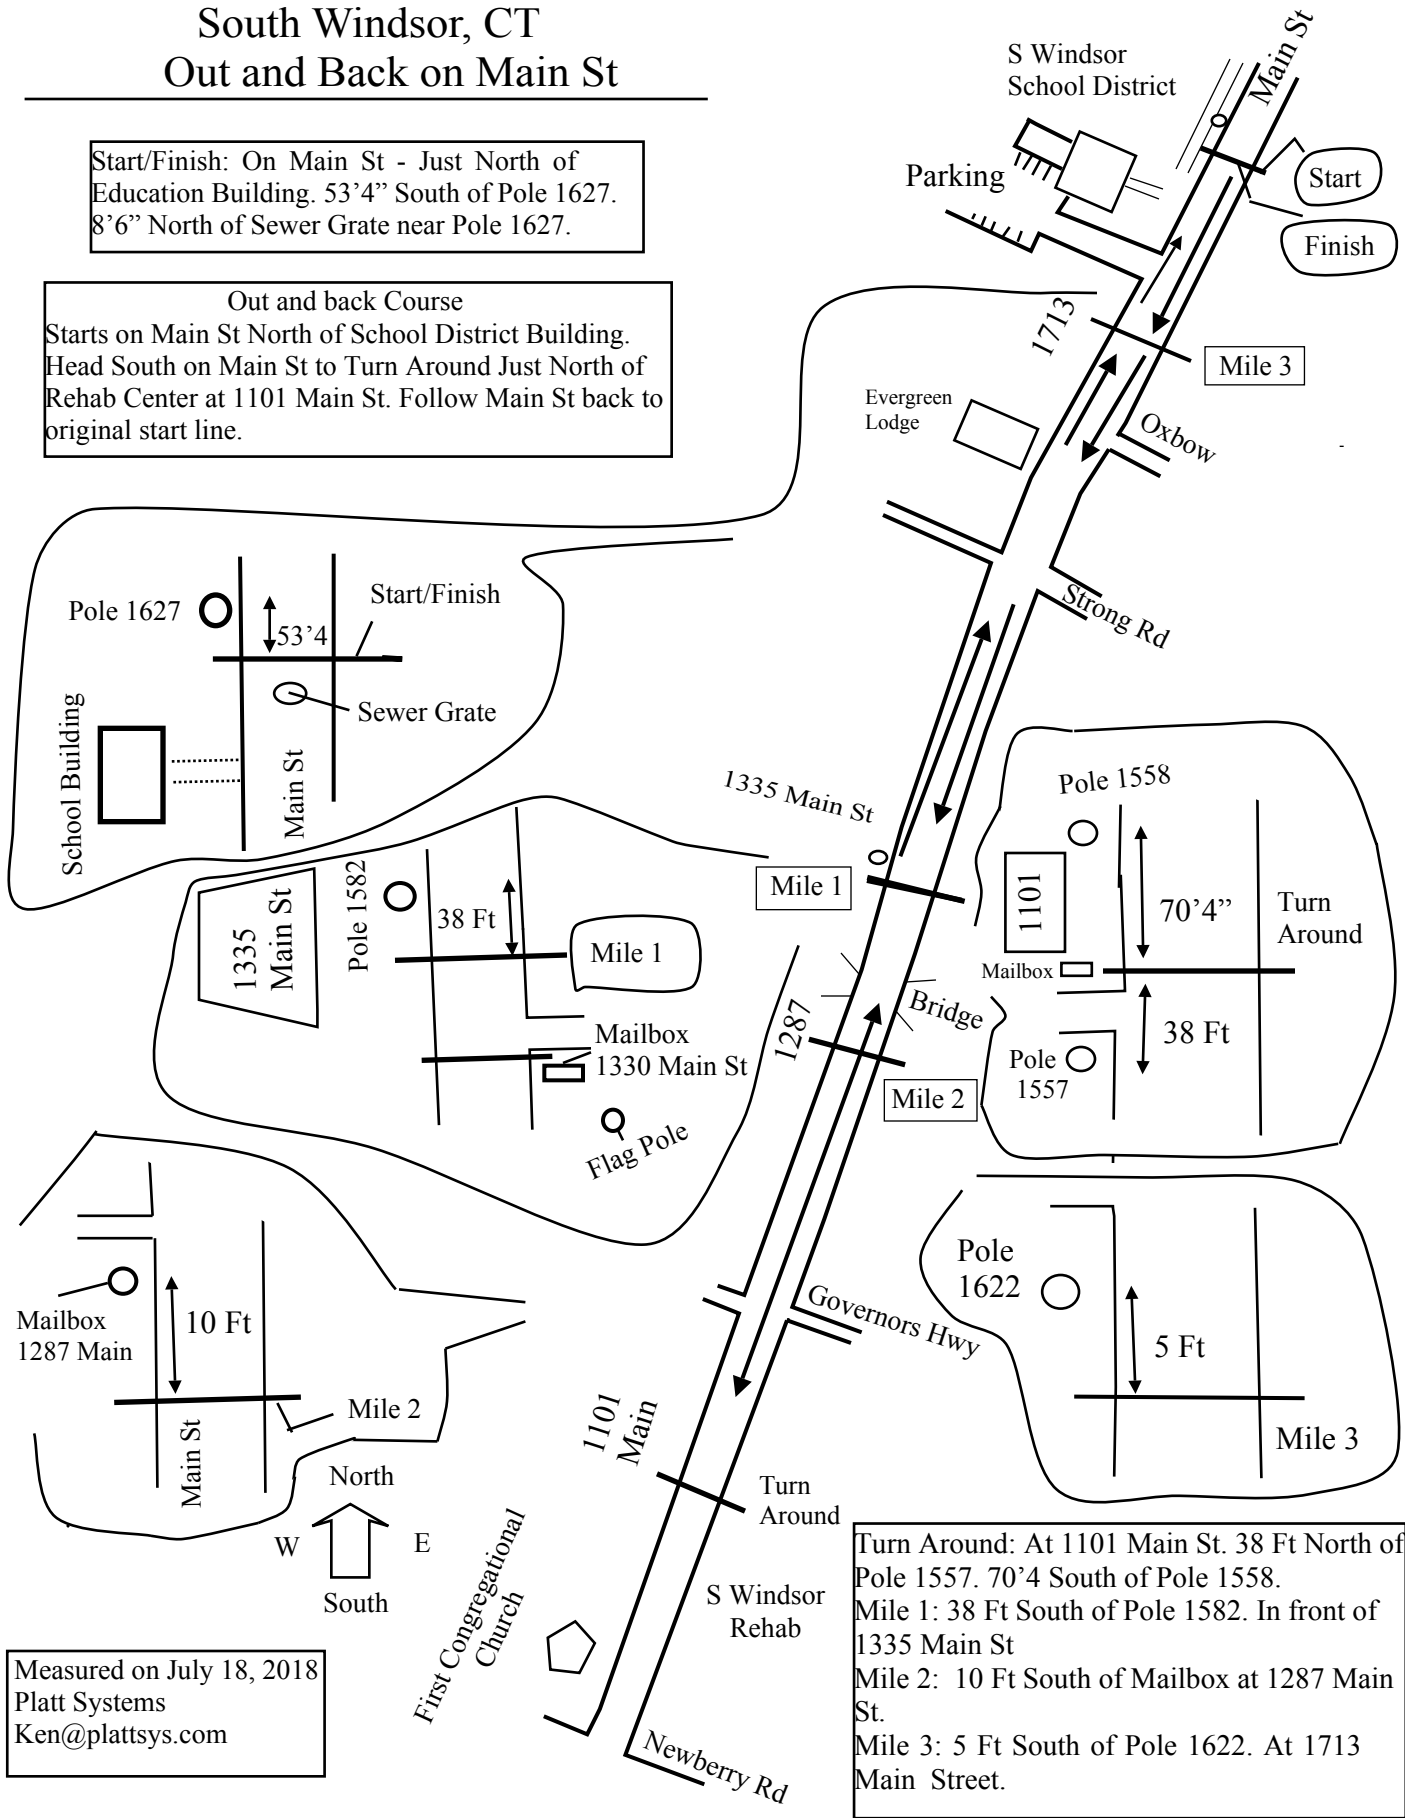

Bissell Ferry 5K South Windsor, CT Out and Back on Main St

Start/Finish: On Main St - Just North of Education Building. 53'4" South of Pole 1627. 8'6" North of Sewer Grate near Pole 1627.

Out and back Course
Starts on Main St North of School District Building. Head South on Main St to Turn Around Just North of Rehab Center at 1101 Main St. Follow Main St back to original start line.

Measured on July 18, 2018
Platt Systems
Ken@plattsys.com

Turn Around: At 1101 Main St. 38 Ft North of Pole 1557. 70'4" South of Pole 1558.
Mile 1: 38 Ft South of Pole 1582. In front of 1335 Main St
Mile 2: 10 Ft South of Mailbox at 1287 Main St.
Mile 3: 5 Ft South of Pole 1622. At 1713 Main Street.