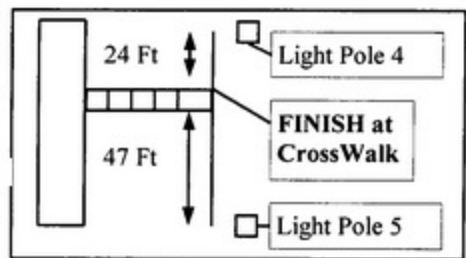

Finish: At Bus Drop Off Area on the side of WRHS, Exactly at White Cross Walk. 24 Ft South of Light Pole 4. 47 Ft North of Light Pole 5.

Woodland for Women Run For Revolution 5K

Measured on March 13, 2011 By Platt Systems ken@plattsys.com

Start: In Upper parking Lot of WRHS, (At Parking Spot # 150). 128 Ft South of Stop Sign to WRHS access Rd. 18 ft 9 in South of Light Pole 3.

TurnAround: At Pole # 16865 on Rimmon Hill Rd

Start Elevation: 350 Ft
 Finish Elevation: 340 Ft
 High: 550 Ft
 Low: 340 Ft