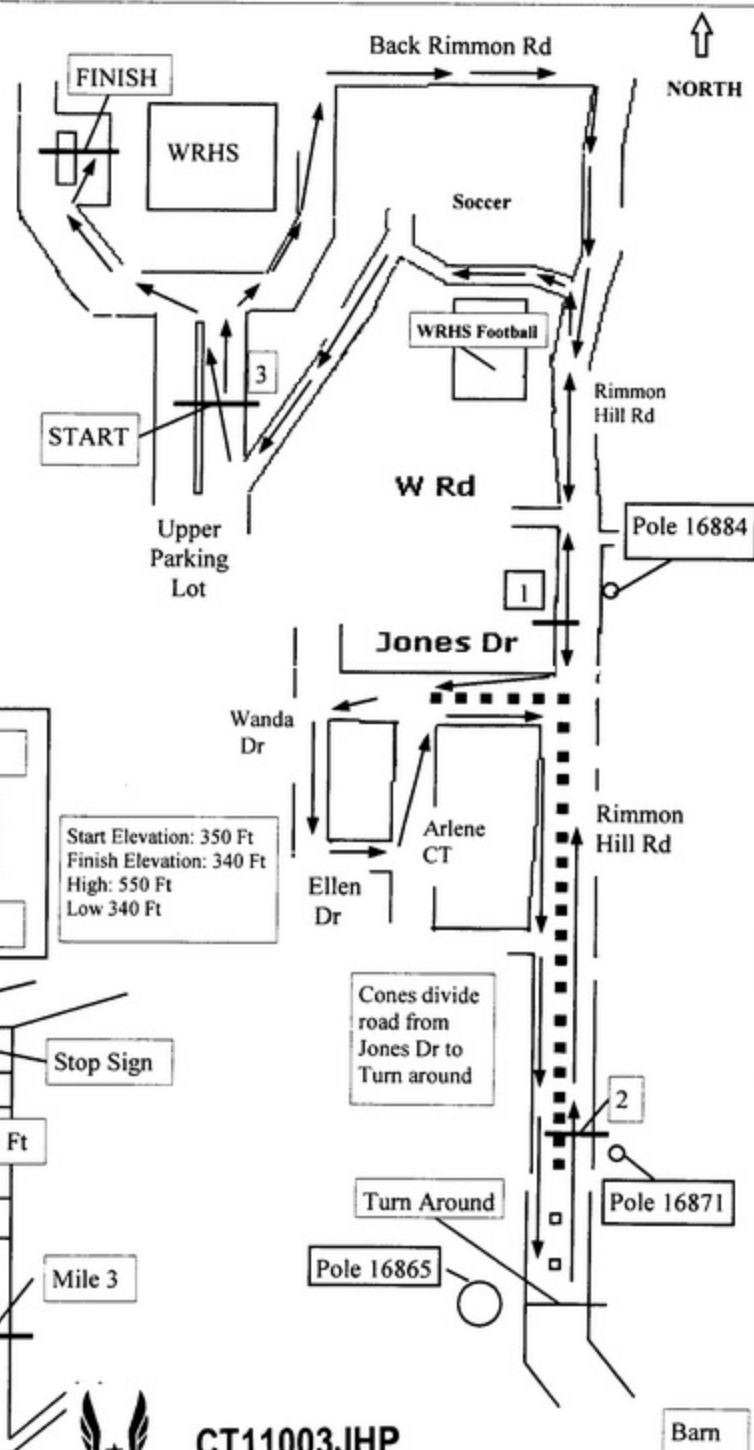

Woodland Run For Revolution 5K

Woodland Regional HS - Beacon Falls, CT

Route: Start at Woodland Regional HS Upper parking Lot, turn right on Woodland HS Access Rd. turn right on Back Rimmon Rd, right on Rimmon Hill Rd, right onto Jones Dr, left on Wanda Dr, left on Ellen Dr, left on Arlene Ct, right on Jones Dr, right on Rimmon Hill Rd, Turn Around at Pole 16865, Return on Rimmon Hill Rd, turn left at Back Gate for Football Field, Follow foot path to upper parking lot, turn left on Woodland HS Access Rd to Finish at Bus Drop Off Area.

Mile 1: On Rimmon Hill Rd just North of Jones Dr. 7 Ft South of Pole 16884.

Mile 2: On Rimmon Hill after Turn Around. 10 Ft North of Pole 16871

Mile 3: In Upper Parking Lot of WRHS (At Parking Spot# 231). 3 Ft South of Light Pole 3 .

Finish: At Bus Drop Off Area on the side of WRHS, Exactly at White Cross Walk. 24 Ft South of Light Pole 4. 47 Ft North of Light Pole 5.

Woodland for Women Run For Revolution 5K

Measured on March 13, 2011 By Platt Systems ken@plattsys.com

Start: In Upper parking Lot of WRHS, (At Parking Spot # 150). 128 Ft South of Stop Sign to WRHS access Rd. 18 ft 9 in South of Light Pole 3.

TurnAround: At Pole # 16865 on Rimmon Hill Rd

Start Elevation: 350 Ft
 Finish Elevation: 340 Ft
 High: 550 Ft
 Low: 340 Ft