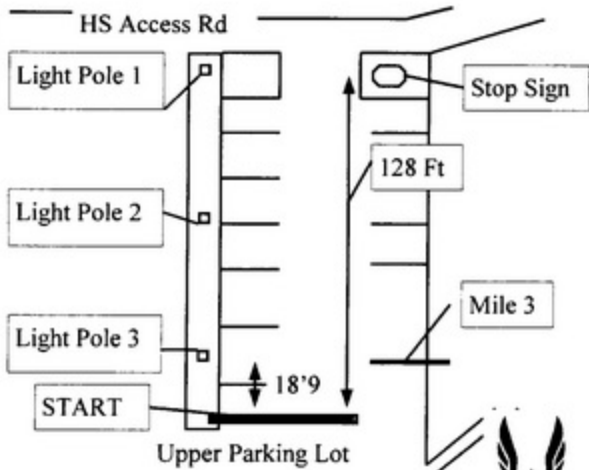

Mile 1: On Rimmon Hill Rd just North of Jones Dr. 7 Ft South of Pole 16884.

Mile 2: On Rimmon Hill after Turn Around. 10 Ft North of Pole 16871

Mile 3: In Upper Parking Lot of WRHS (At Parking Spot# 231). 3 Ft South of Light Pole 3 .

Finish: At Bus Drop Off Area on the side of WRHS, Exactly at White Cross Walk. 24 Ft South of Light Pole 4. 47 Ft North of Light Pole 5.

Woodland for Women Run For Revolution 5K

Measured on March 13, 2011 By Platt Systems ken@plattsys.com

Start: In Upper parking Lot of WRHS, (At Parking Spot # 150). 128 Ft South of Stop Sign to WRHS access Rd. 18 ft 9 in South of Light Pole 3.

TurnAround: At Pole # 16865 on Rimmon Hill Rd

Start Elevation: 350 Ft
 Finish Elevation: 340 Ft
 High: 550 Ft
 Low: 340 Ft