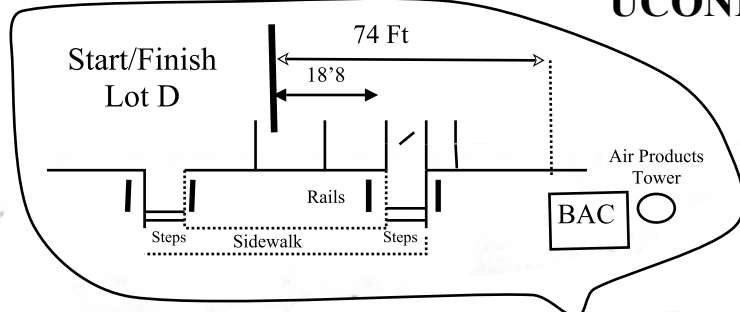

# UCONN Health South Park 5K Farmington, CT

**Course:** Start in Lot D. Right onto Academic Entrance way. Turn left onto West Rd. Turn right into Lot J. Run thru Lot J. Left onto West Rd. Bear Left onto Main Rd. Right onto Circle Rd. Loop thru Fire Station Area. Left onto Dowling Way. Left on Main Rd. Loop Around Lot L. Turn Left on East Rd. Go Past the Finish Area onto West Rd. Bear Right onto Main Rd Loop Around Lot L. Left on East Rd. Turn Right into Lot D to Finish Area.

**Start/Finish:** 74 Ft South of the Southern Edge of BAC Building. 18'8 South of Rail for Sidewalk Steps next to BAC.  
 Mile 1: 21 Ft West of One Way - Do Not Enter Sign near Firehouse  
 Mile 2: 33'7 West of Emergency Call Box at Vendor Lot (Aux Lot)  
 Mile 3: 109Ft East of Stop Sign at Academic Entrance Way and West Rd