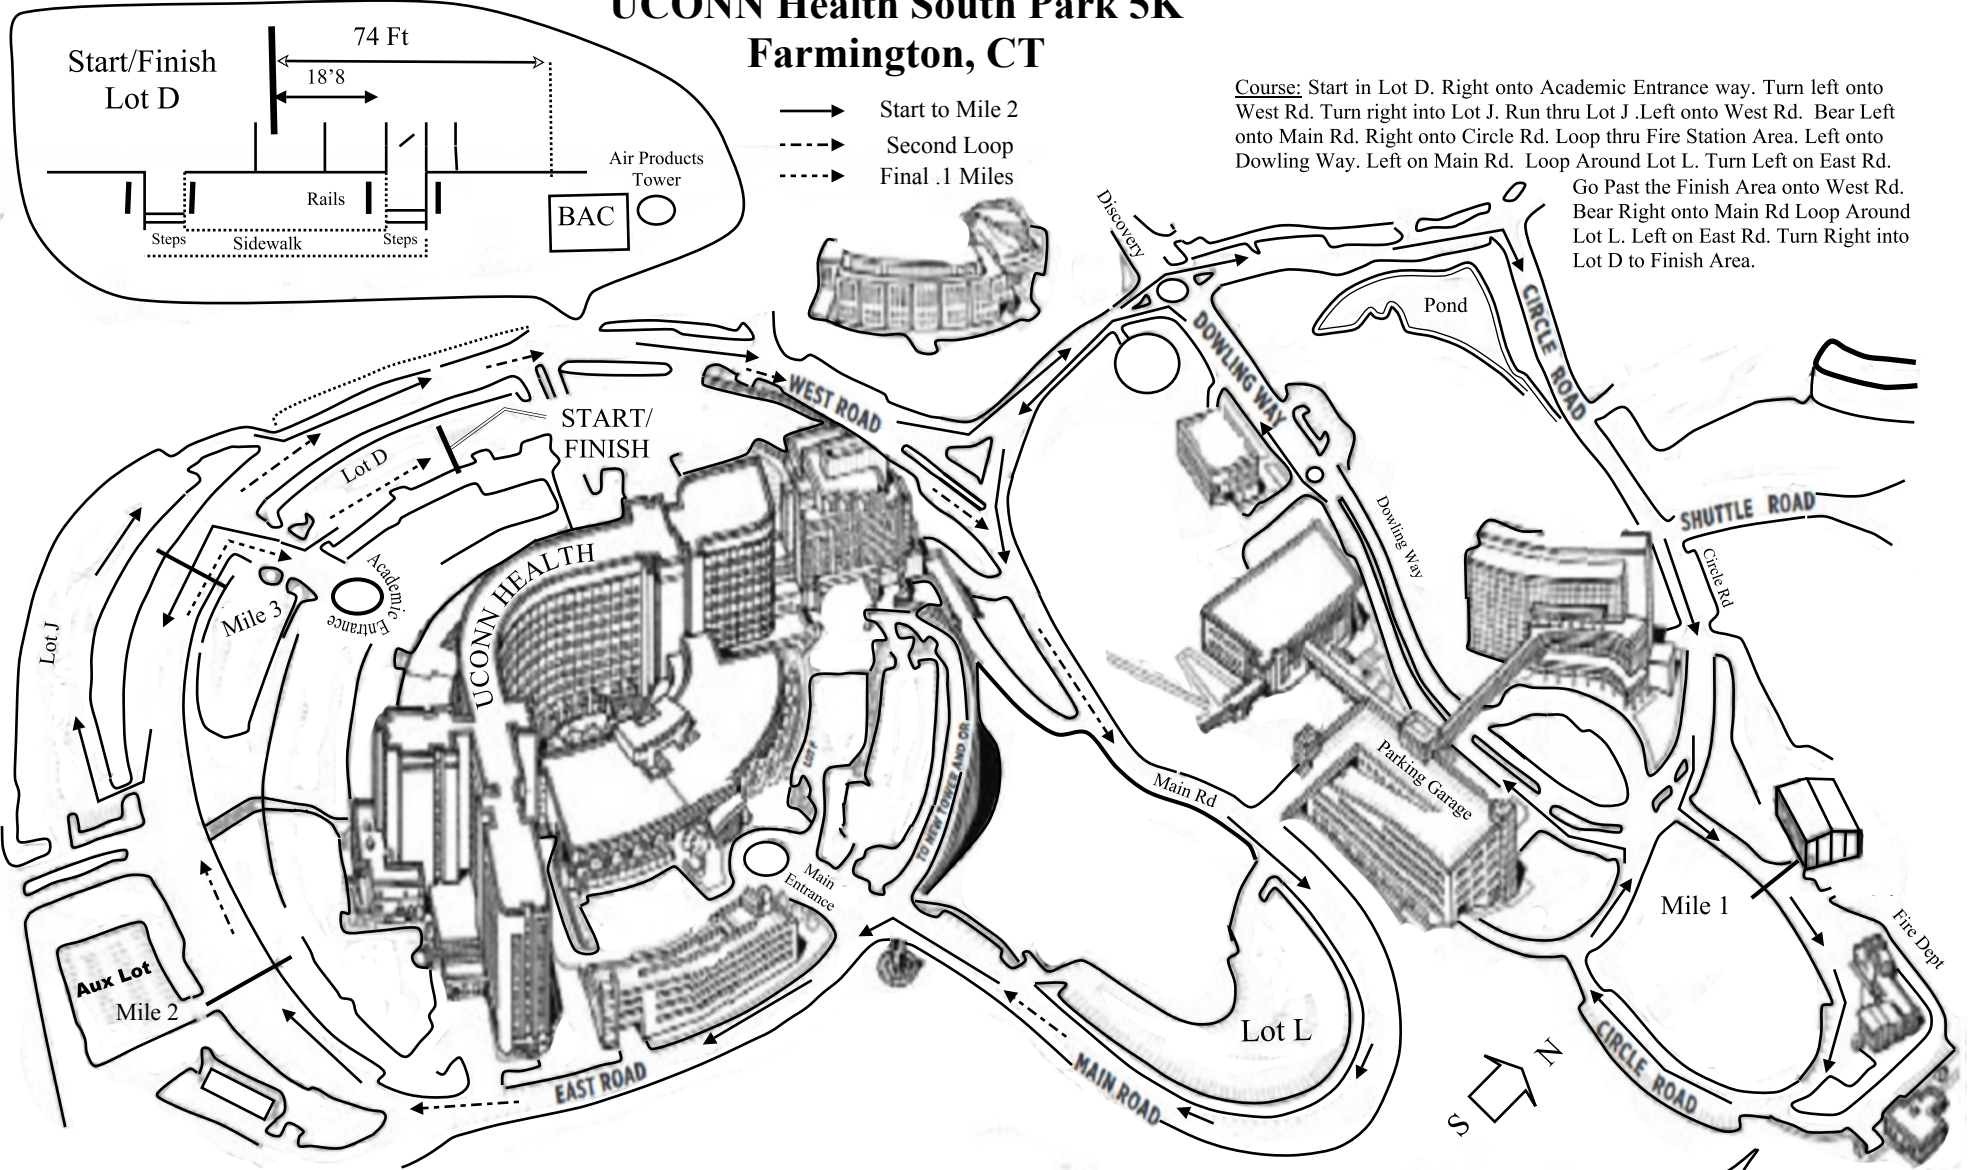

# UCONN Health South Park 5K Farmington, CT

**Course:** Start in Lot D. Right onto Academic Entrance way. Turn left onto West Rd. Turn right into Lot J. Run thru Lot J. Left onto West Rd. Bear Left onto Main Rd. Right onto Circle Rd. Loop thru Fire Station Area. Left onto Dowling Way. Left on Main Rd. Loop Around Lot L. Turn Left on East Rd. Go Past the Finish Area onto West Rd. Bear Right onto Main Rd Loop Around Lot L. Left on East Rd. Turn Right into Lot D to Finish Area.

**Start/Finish:** 74 Ft South of the Southern Edge of BAC Building. 18'8 South of Rail for Sidewalk Steps next to BAC.  
 Mile 1: 21 Ft West of One Way - Do Not Enter Sign near Firehouse  
 Mile 2: 33'7 West of Emergency Call Box at Vendor Lot (Aux Lot)  
 Mile 3: 109Ft East of Stop Sign at Academic Entrance Way and West Rd