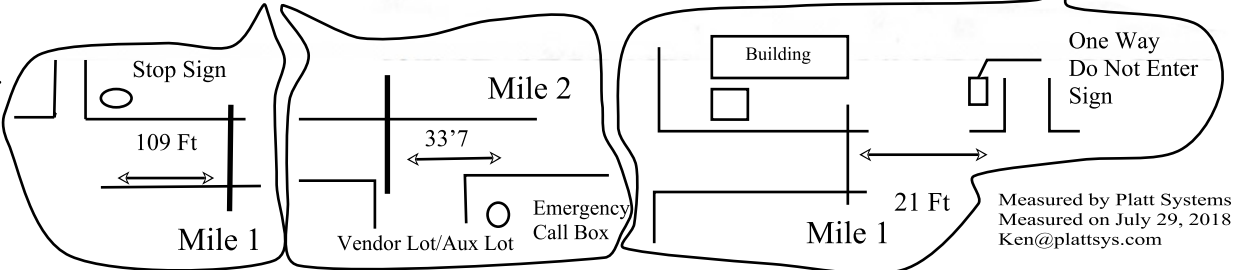

# UCONN Health South Park 5K Farmington, CT

**Course:** Start in Lot D. Right onto Academic Entrance way. Turn left onto West Rd. Turn right into Lot J. Run thru Lot J. Left onto West Rd. Bear Left onto Main Rd. Right onto Circle Rd. Loop thru Fire Station Area. Left onto Dowling Way. Left on Main Rd. Loop Around Lot L. Turn Left on East Rd. Go Past the Finish Area onto West Rd. Bear Right onto Main Rd Loop Around Lot L. Left on East Rd. Turn Right into Lot D to Finish Area.

**Start/Finish:** 74 Ft South of the Southern Edge of BAC Building. 18'8 South of Rail for Sidewalk Steps next to BAC.  
 Mile 1: 21 Ft West of One Way - Do Not Enter Sign near Firehouse  
 Mile 2: 33'7 West of Emergency Call Box at Vendor Lot (Aux Lot)  
 Mile 3: 109Ft East of Stop Sign at Academic Entrance Way and West Rd