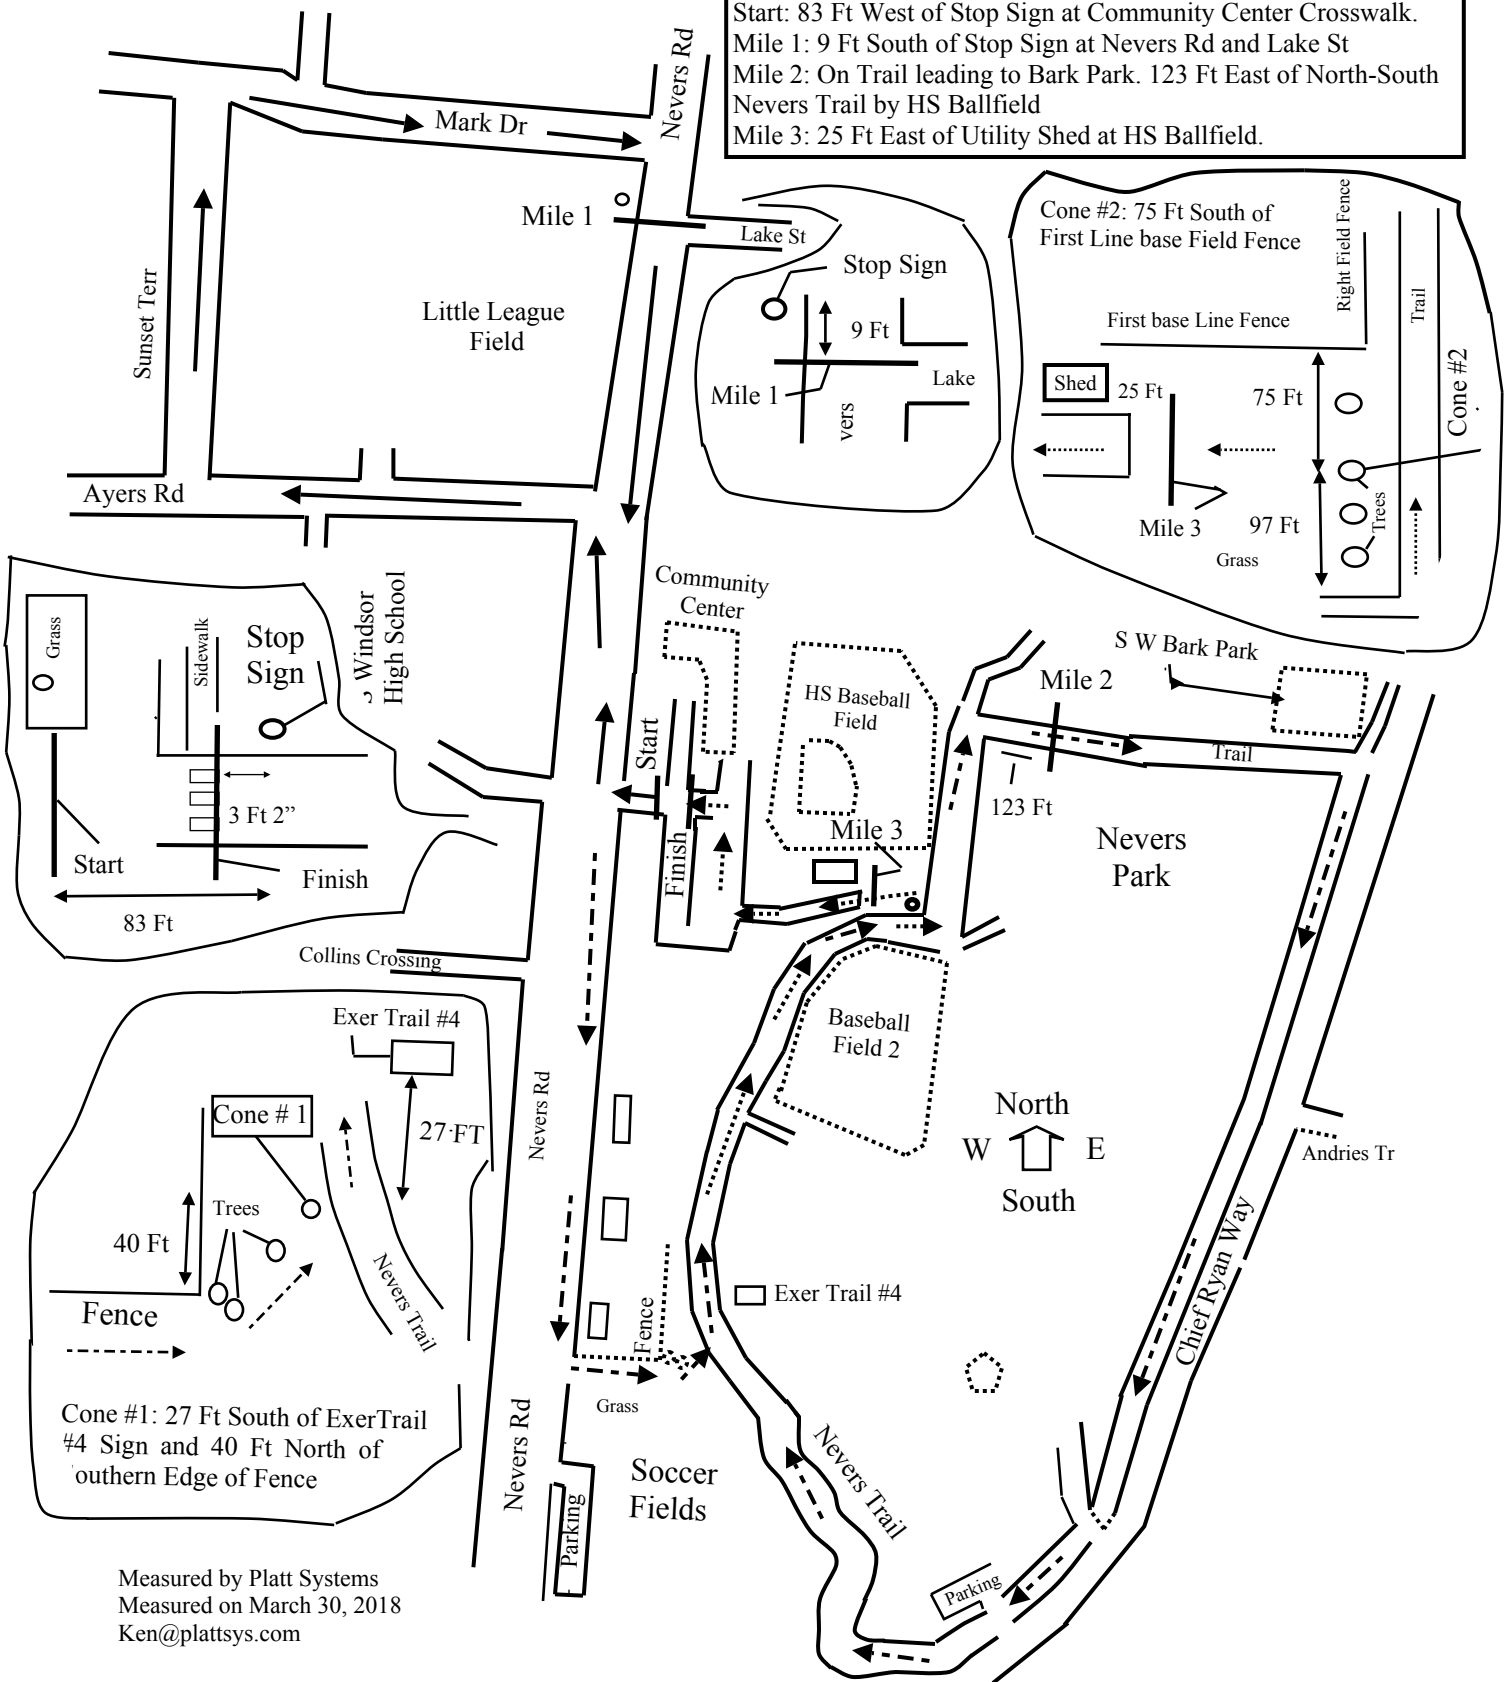

# S Windsor Police 5 Decade 5K S Windsor, CT

Finish: 3 Ft 2" West of Stop Sign at Community Center Crosswalk  
 Start: 83 Ft West of Stop Sign at Community Center Crosswalk.  
 Mile 1: 9 Ft South of Stop Sign at Nevers Rd and Lake St  
 Mile 2: On Trail leading to Bark Park. 123 Ft East of North-South  
 Nevers Trail by HS Ballfield  
 Mile 3: 25 Ft East of Utility Shed at HS Ballfield.

Measured by Platt Systems  
 Measured on March 30, 2018  
 Ken@plattsys.com

Course: Start at Community Center - Head West to a right on Nevers Rd, Left Ayers. Right Sunset Terr, Right Mark Dr. Right Nevers Rd. Past Community Ctr. Left after fence border for Soccer Field. Stay to the right of Cone #1 at Exer Trail #4. Full Clockwise Loop around Nevers Trail (in front of Bark park). Past Baseball Fld 2 to a left at Cone #2 (75 ft from Right field fence). Past Shed to finish at Cross walk at Community Ctr.