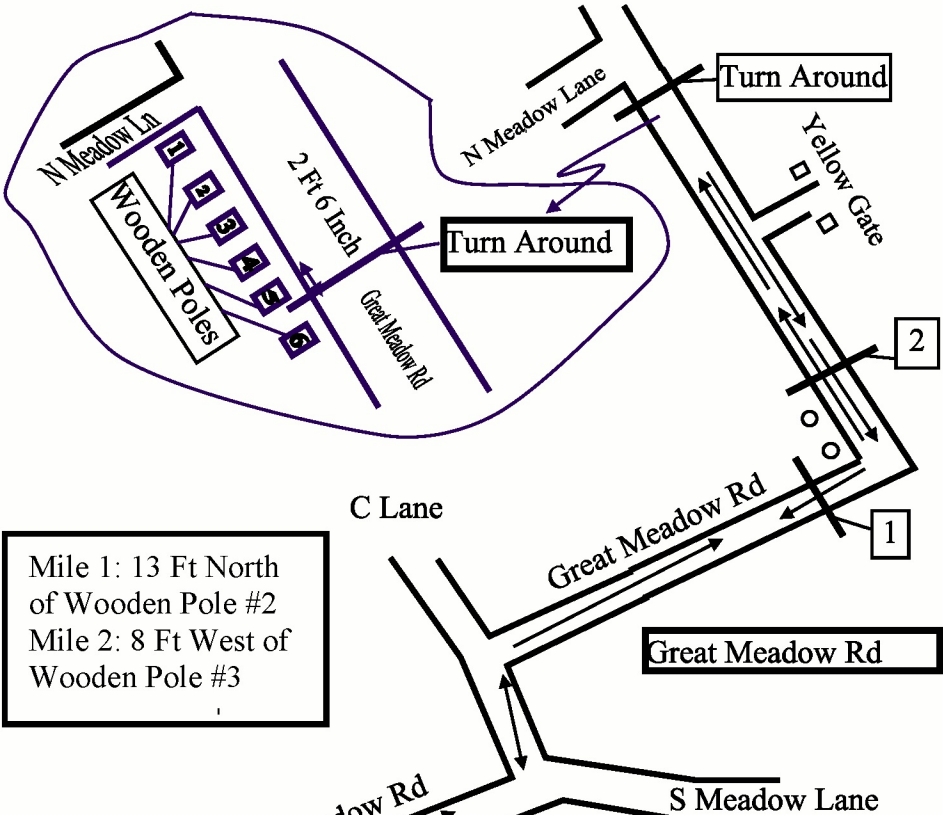

Rocky Hill Education Foundation 5K

Measured on Sept 27, 2015
 Measured by Platt Systems
 ken@plattsys.com
 Out and Back Course

Mile 1: 13 Ft North of Wooden Pole #2
 Mile 2: 8 Ft West of Wooden Pole #3

CT15041JHP

Effective 9/29/2015 to 12/31/2025

Course: Start at Ferry Park near Ferry Launch: Out and back on Great Meadow Rd
Start/Finish: Just North of Ferry Launch. 22 ft 3 inch South of Storm Grate and exactly at No Parking Sign.
Turn Around: Just South of N Meadow lane, 2 ft 6 inch South of Wooden Post #5.
Mile 1: 13 Ft North of Wooden Post #2 on Great Meadow just before 90 degree turn after C Lane
Mile 2: 8 Ft West of Wooden Post #3 after 90 degree turn on Great Meadow after C Lane
Mile 3: 9 Inch North of Yellow Gate leading onto Great Meadow Rd