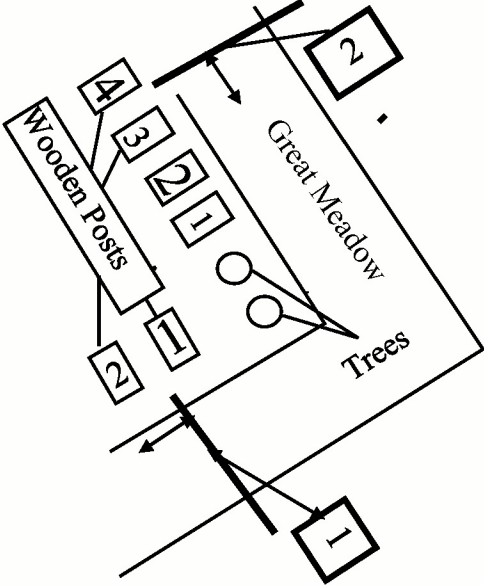

Rocky Hill Education Foundation 5K

Measured on Sept 27, 2015
 Measured by Platt Systems
 ken@plattsys.com
 Out and Back Course

Mile 1: 13 Ft North of Wooden Pole #2
 Mile 2: 8 Ft West of Wooden Pole #3

CT15041JHP

Effective 9/29/2015 to 12/31/2025

Course: Start at Ferry Park near Ferry Launch: Out and back on Great Meadow Rd
Start/Finish: Just North of Ferry Launch. 22 ft 3 inch South of Storm Grate and exactly at No Parking Sign.
Turn Around: Just South of N Meadow lane, 2 ft 6 inch South of Wooden Post #5.
Mile 1: 13 Ft North of Wooden Post #2 on Great Meadow just before 90 degree turn after C Lane
Mile 2: 8 Ft West of Wooden Post #3 after 90 degree turn on Great Meadow after C Lane
Mile 3: 9 Inch North of Yellow Gate leading onto Great Meadow Rd