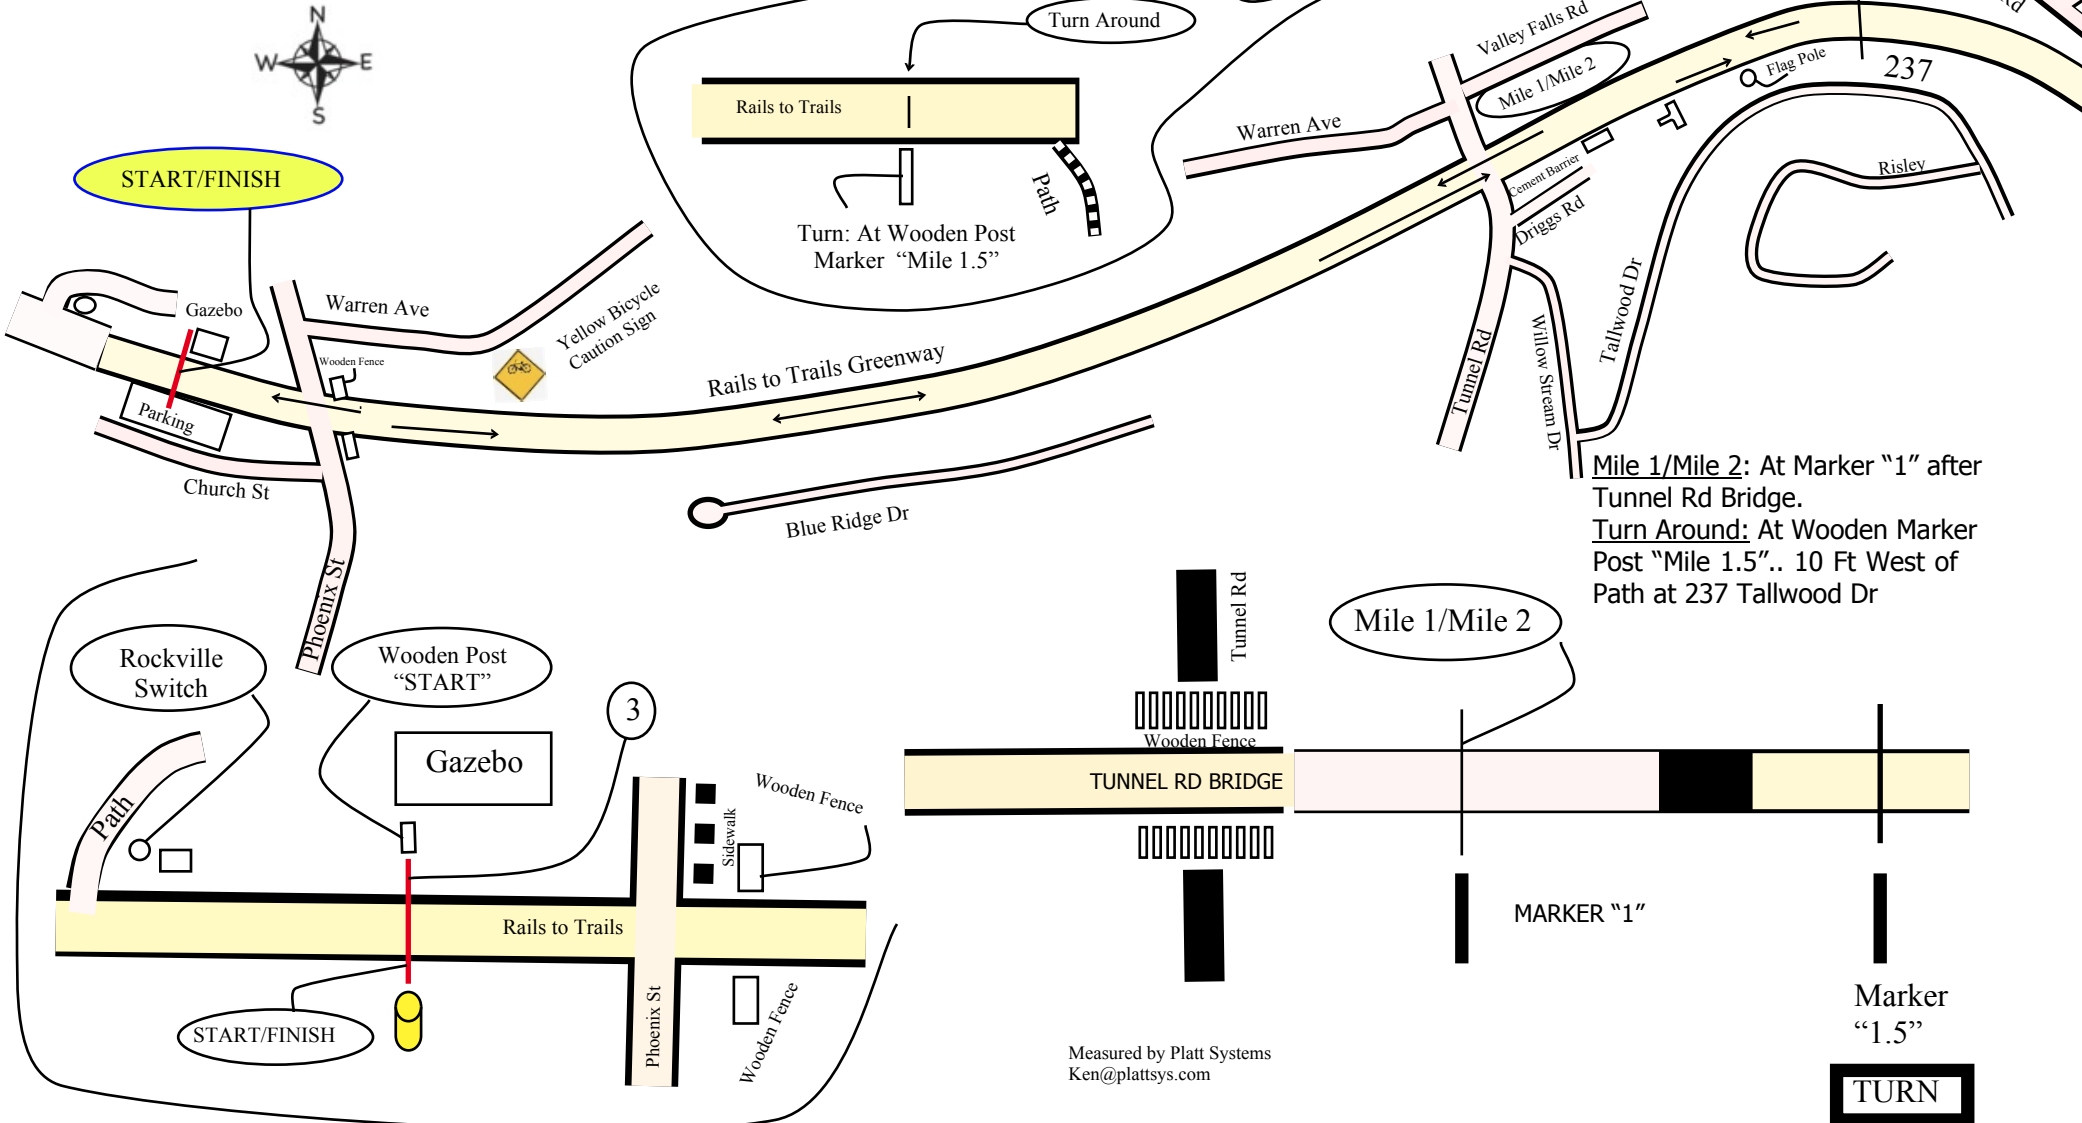

Plattsys Vernon Rails to Trails 3 Mile

Rails to Trails Greenway - Vernon, CT

START/FINISH: At Wooden Marker Post "START" and yellow metal Guard Post At Gazebo .

Turn Around: At Wooden Marker Post "Mile 1.5".

Measured by Platt Systems
Ken@plattsys.com

TURN