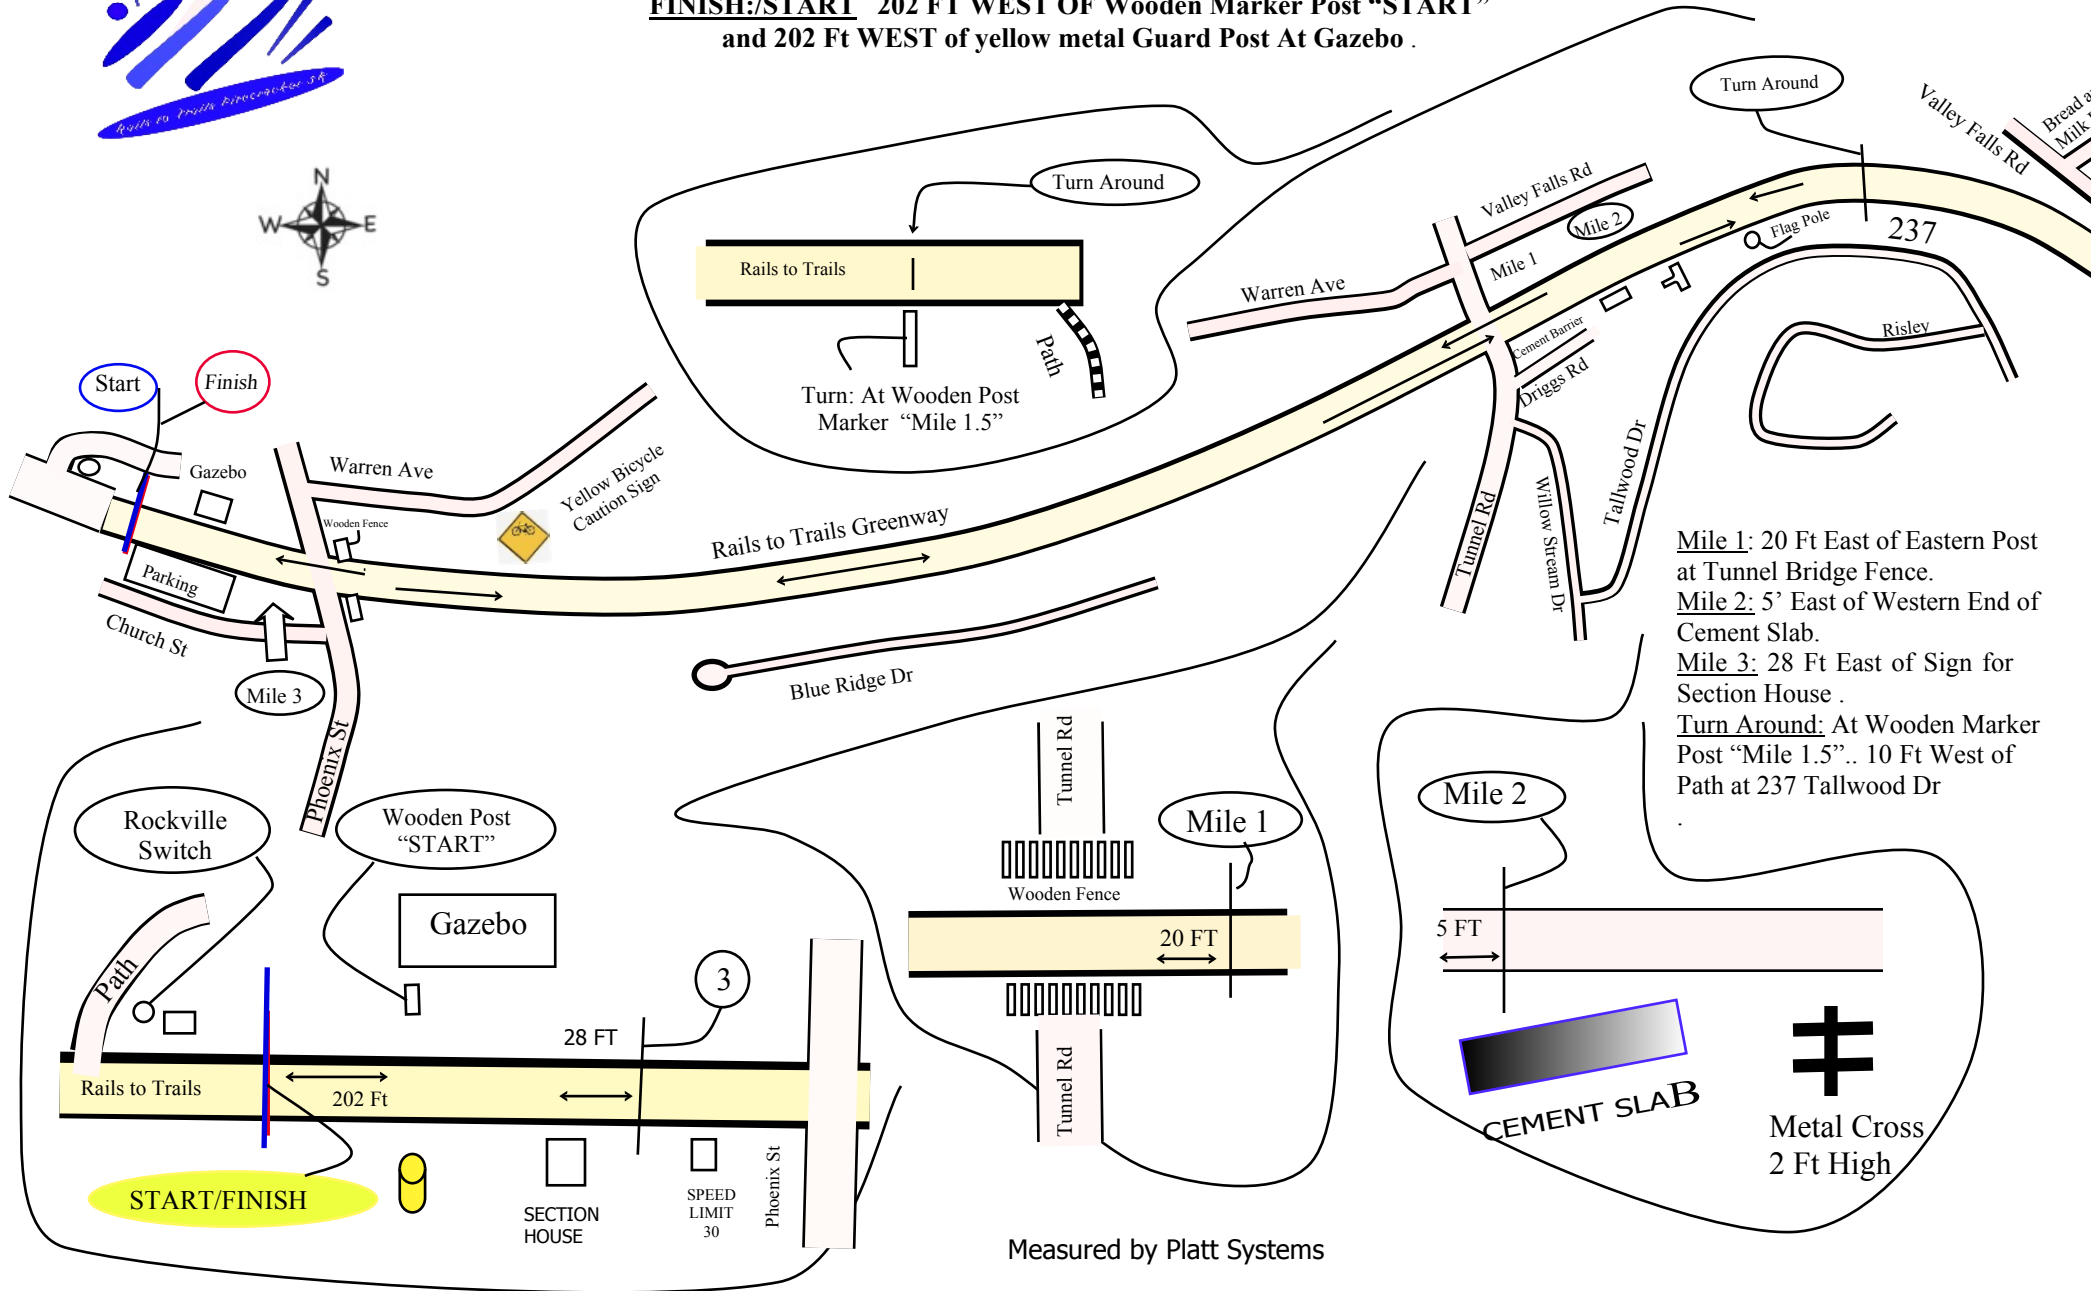

Plattsys Vernon Rails to Trails 5K

START/FINISH SAME LOCATION
 Rails to Trails Greenway - Vernon, CT

FINISH:/START 202 FT WEST OF Wooden Marker Post "START"
and 202 Ft WEST of yellow metal Guard Post At Gazebo .

Mile 1: 20 Ft East of Eastern Post at Tunnel Bridge Fence.
Mile 2: 5' East of Western End of Cement Slab.
Mile 3: 28 Ft East of Sign for Section House .
Turn Around: At Wooden Marker Post "Mile 1.5".. 10 Ft West of Path at 237 Tallwood Dr

Measured by Platt Systems