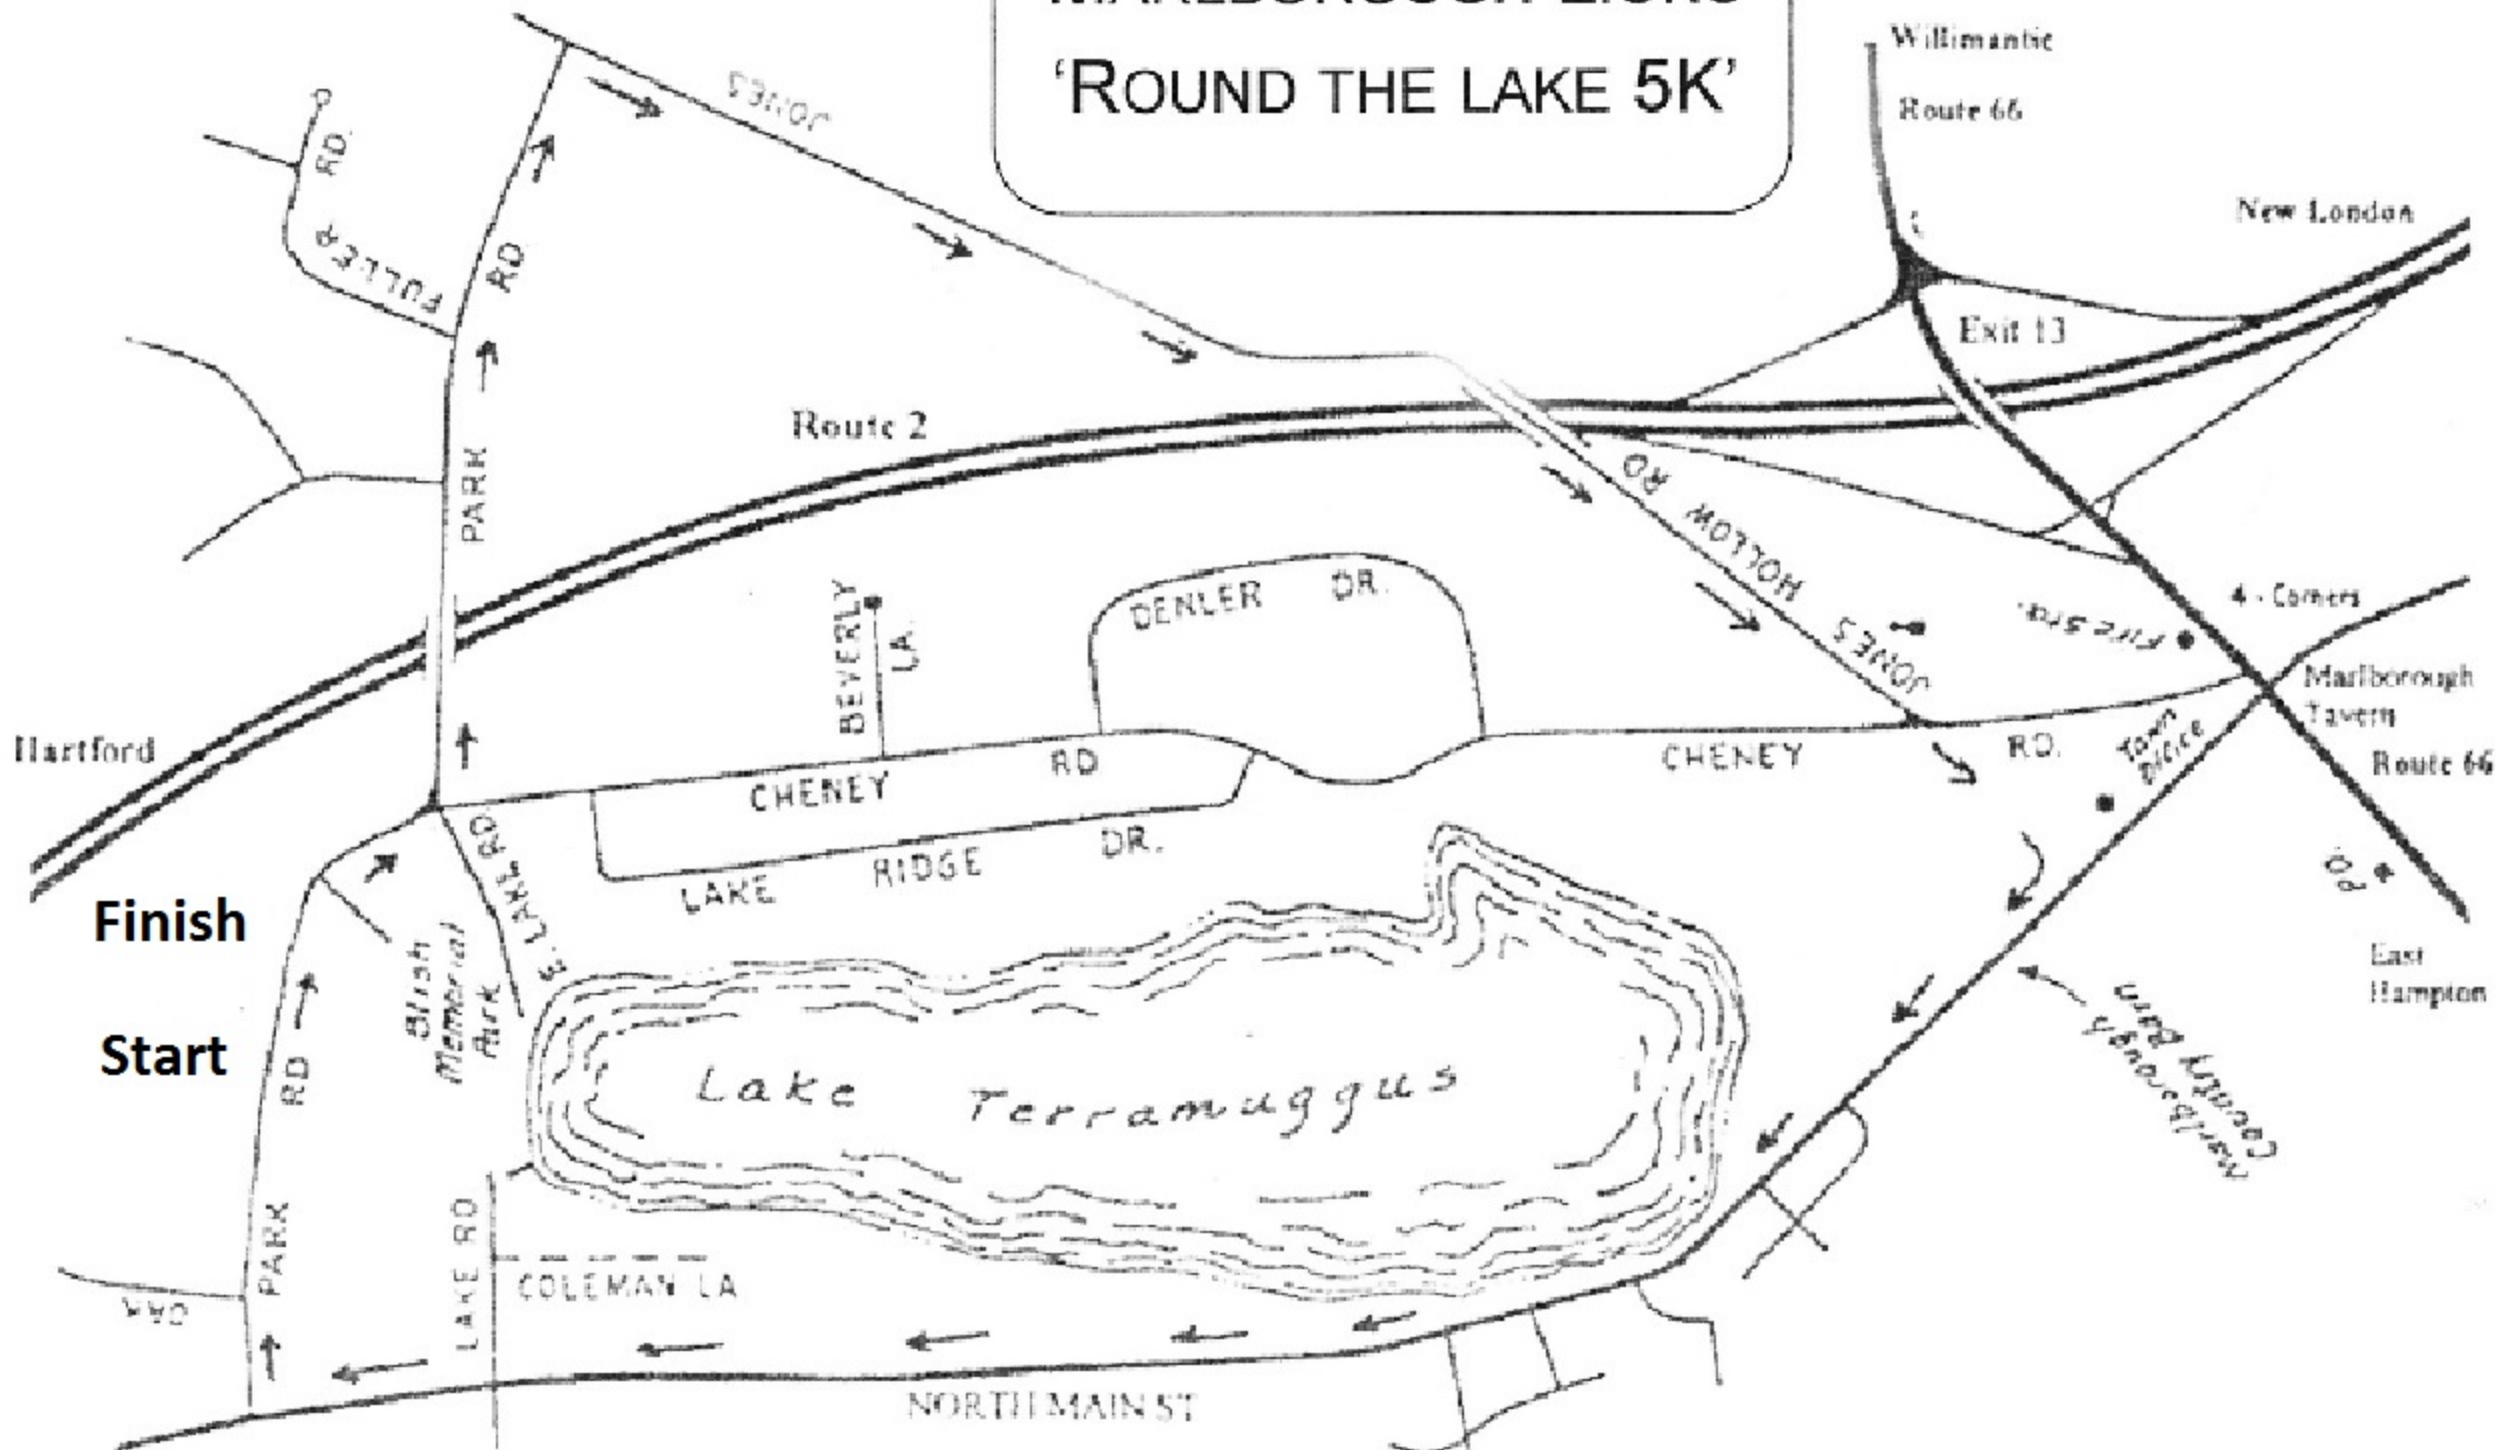

# MARLBOROUGH LIONS 'ROUND THE LAKE 5K'

From Hartford & points north: follow Rte 2E to exit 12, West Rd. Cross West Rd. onto N. Main, turn left onto Park Rd.  
 From New London & points south: follow Rte 2W to exit 13; left onto Rte. 66; right onto N. Main; right onto Park Rd.