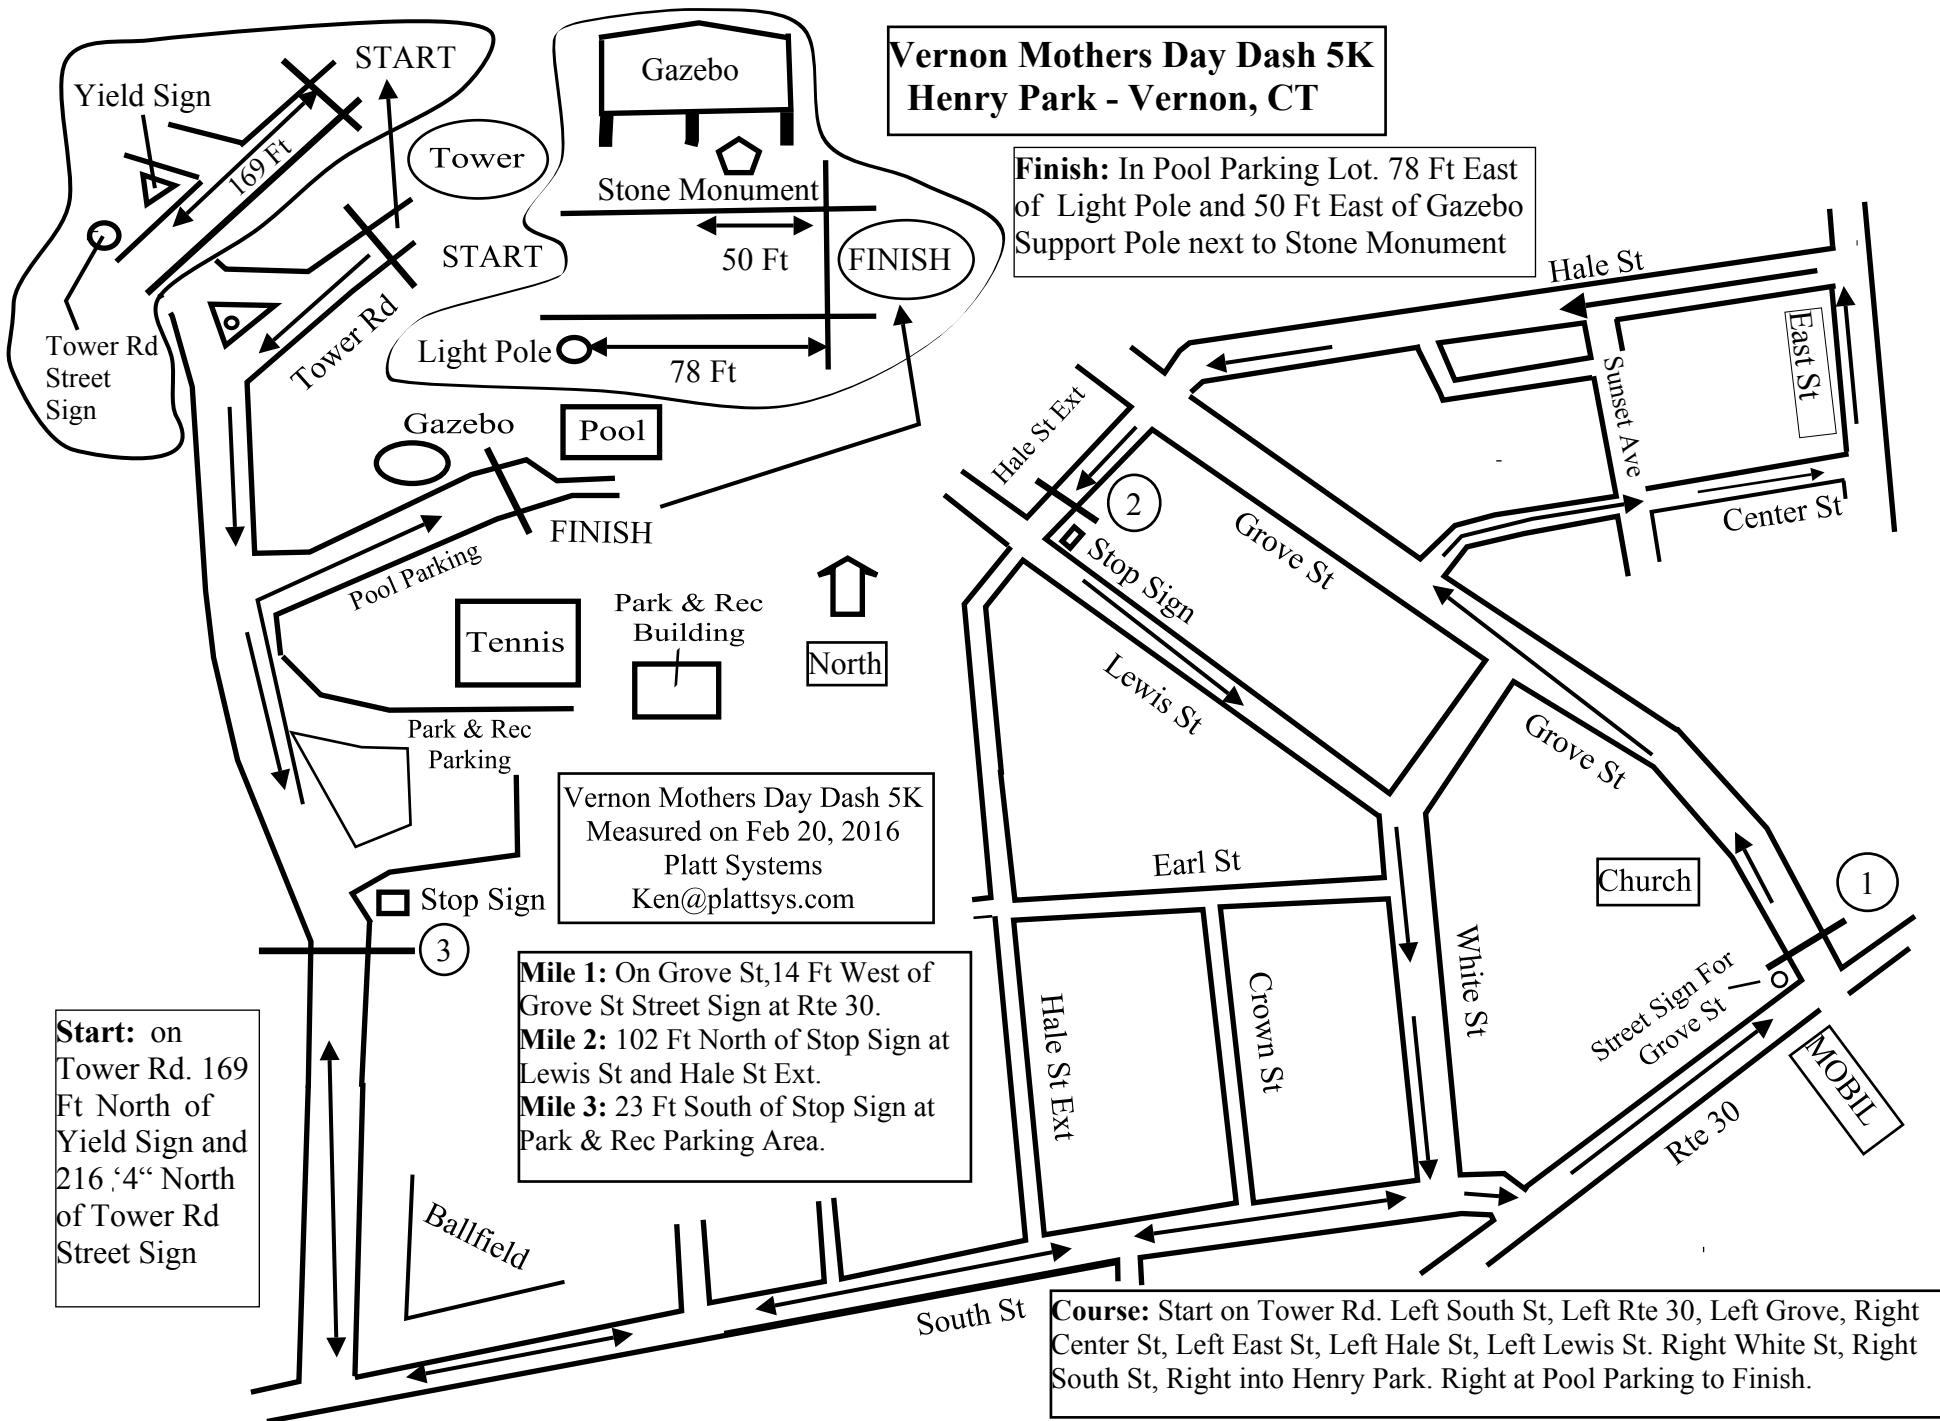

Vernon Mothers Day Dash 5K Henry Park - Vernon, CT

Finish: In Pool Parking Lot. 78 Ft East of Light Pole and 50 Ft East of Gazebo Support Pole next to Stone Monument

Start: on Tower Rd. 169 Ft North of Yield Sign and 216'4" North of Tower Rd Street Sign

Vernon Mothers Day Dash 5K
Measured on Feb 20, 2016
Platt Systems
Ken@plattsys.com

Mile 1: On Grove St, 14 Ft West of Grove St Street Sign at Rte 30.
Mile 2: 102 Ft North of Stop Sign at Lewis St and Hale St Ext.
Mile 3: 23 Ft South of Stop Sign at Park & Rec Parking Area.

Course: Start on Tower Rd. Left South St, Left Rte 30, Left Grove, Right Center St, Left East St, Left Hale St, Left Lewis St. Right White St, Right South St, Right into Henry Park. Right at Pool Parking to Finish.